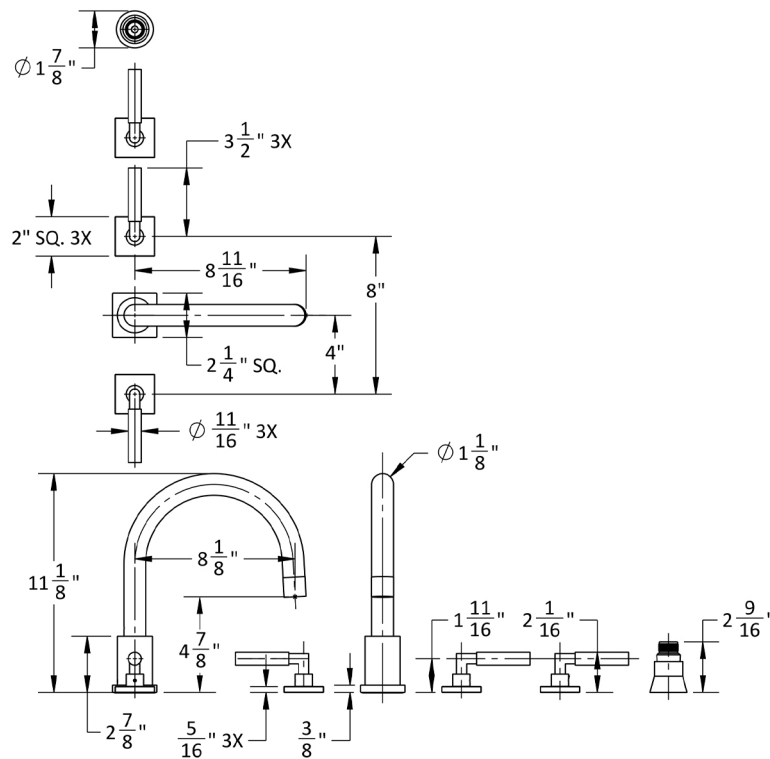

# Contempo Uptown Roman Tub Set with Hub Base Lever Handles - Square Escutcheons and Straight Handshower Holder

## FEATURES:

- All brass roman deck mount tub set trim
- Any handshower can be used
- Quick connect/disconnect spout
- Swivel Spout includes full flow aerator
- Includes:
  - 3060-DS hose
  - 8030 straight handshower mount
  - 8019 deck mount sleeve
- Order handshower separately
- Spout Hole Size Min-Max: 1 1/8" - 1 3/4"
- Valve Hole Size Min-Max: 1 1/4" - 1 3/8"
- Requires J-6912-DIV-RGH rough in kit
- Square escutcheons only
- Not available in WH or JACLO=COLOR

## SPECIFICATION DRAWING: