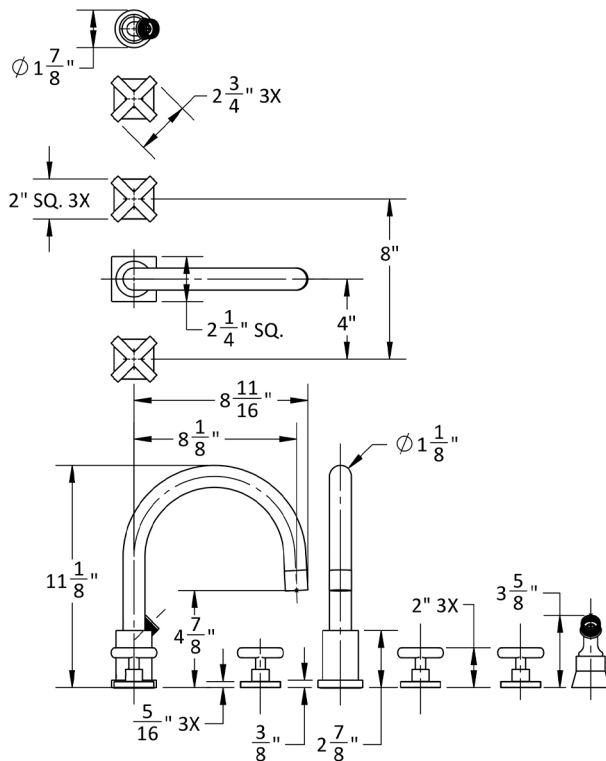

Contempo Uptown Roman Tub Set with Hub Base Cross Handles - Square Escutcheons and Angled Handshower Holder

JACLO®

Confidence from start to finish.™

Model #: 9981-TSQ462-A-TRIM-

FEATURES:

- All brass roman deck mount tub set trim
- Any handshower can be used
- Quick connect/disconnect spout
- Swivel Spout includes full flow aerator
- Includes:
 - 3060-DS hose
 - 8029 angled handshower mount
 - 8019 deck mount sleeve
- Order handshower separately
- Spout Hole Size Min-Max: 1 1/8" - 1 3/4"
- Valve Hole Size Min-Max: 1 1/4" - 1 3/8"
- Requires J-6912-DIV-RGH rough in kit
- Square escutcheons only
- Not available in WH or JACLO=COLOR

SPECIFICATION DRAWING:

AVAILABLE HANDLES: