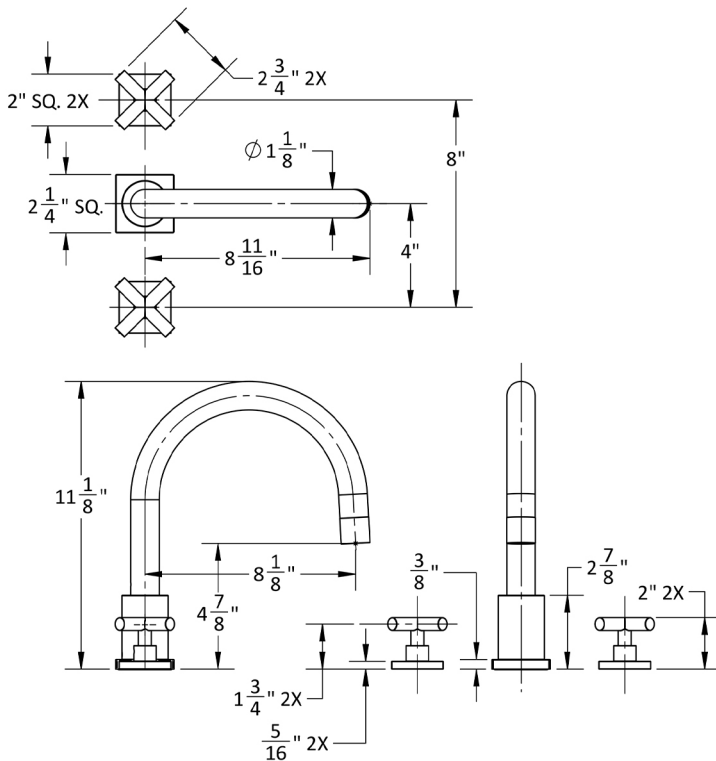

Contempo Uptown Roman Tub Set with Hub Base Cross Handles and Square Escutcheons

Model #: 9981-TSQ462-TRIM-

JACLO®

Confidence from start to finish.™

FEATURES:

- All brass roman deck mount tub set trim
- Quick connect/disconnect spout
- Swivel Spout includes full flow aerator
- Spout Hole Size Min-Max: 1 1/8" - 1 3/4"
- Valve Hole Size Min-Max: 1 1/4" - 1 3/8"
- Requires J-6912 rough in kit
- Square escutcheons only

SPECIFICATION DRAWING:

AVAILABLE HANDLES: