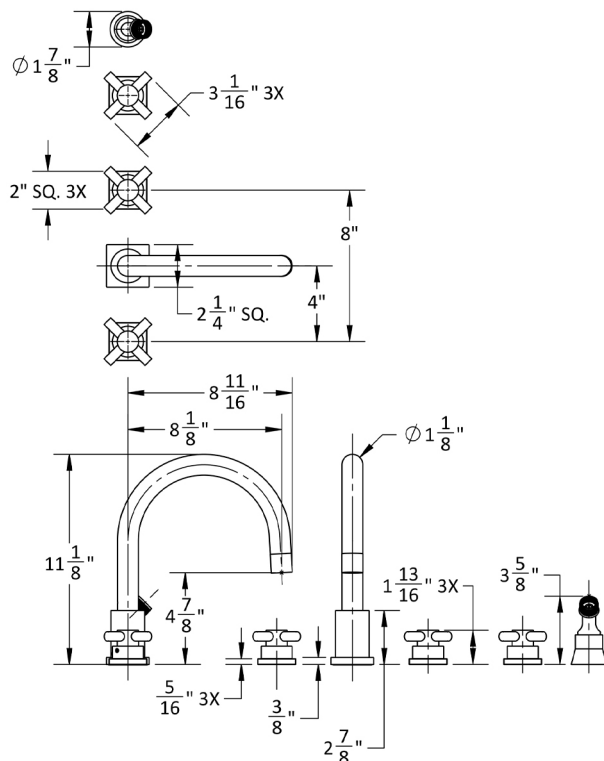

Contempo Uptown Roman Tub Set with Low Contempo Cross Handles - Square Escutcheons and Angled Handshower Holder

Model #: 9981-TSQ630-A-TRIM-

FEATURES:

- All brass roman deck mount tub set trim
- Any handshower can be used
- Quick connect/disconnect spout
- Swivel Spout includes full flow aerator
- Includes:
 - 3060-DS hose
 - 8029 angled handshower mount
 - 8019 deck mount sleeve
- Order handshower separately
- Spout Hole Size Min-Max: 1 1/8" - 1 3/4"
- Valve Hole Size Min-Max: 1 1/4" - 1 3/8"
- Requires J-6912-DIV-RGH rough in kit
- Square escutcheons only
- Not available in WH or JACLO=COLOR

SPECIFICATION DRAWING:

AVAILABLE HANDLES: