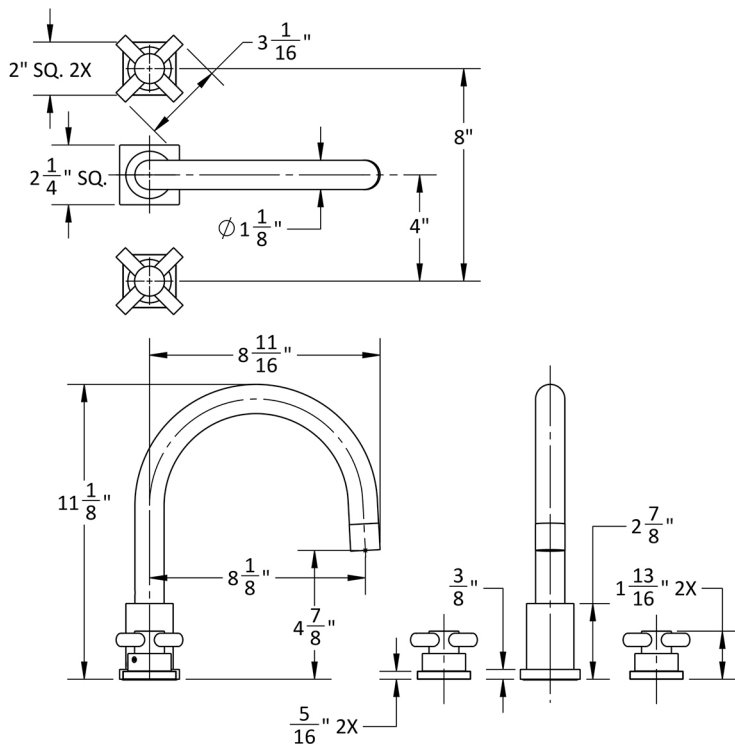

Contempo Uptown Roman Tub Set with Contempo Low Cross Handles - Square Escutcheons

Model #: 9981-TSQ630-TRIM-

JACLO®

Confidence from start to finish.™

FEATURES:

- All brass roman deck mount tub set trim
- Quick connect/disconnect spout
- Swivel Spout includes full flow aerator
- Spout Hole Size Min-Max: 1 1/8" - 1 3/4"
- Valve Hole Size Min-Max: 1 1/4" - 1 3/8"
- Requires J-6912 rough in kit
- Square escutcheons only

SPECIFICATION DRAWING:

AVAILABLE HANDLES: