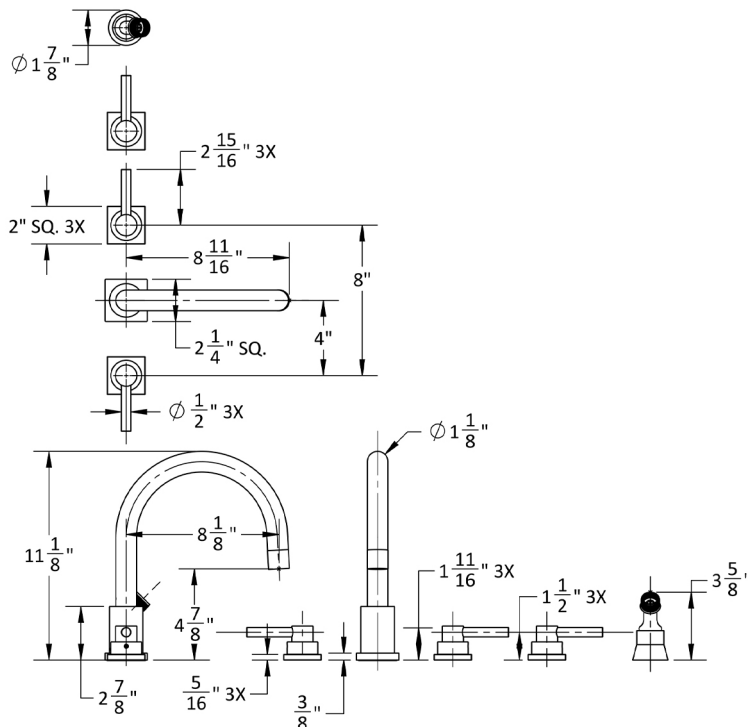

Contempo Uptown Roman Tub Set with Low Contempo Lever Handles - Square Escutcheons and Angled Handshower

Model #: 9981-TSQ632-A-TRIM-

FEATURES:

- All brass roman deck mount tub set trim
- Any handshower can be used
- Quick connect/disconnect spout
- Swivel Spout includes full flow aerator
- Includes:
 - 3060-DS hose
 - 8029 angled handshower mount
 - 8019 deck mount sleeve
- Order handshower separately
- Spout Hole Size Min-Max: 1 1/8" - 1 3/4"
- Valve Hole Size Min-Max: 1 1/4" - 1 3/8"
- Requires J-6912-DIV-RGH rough in kit
- Square escutcheons only
- Not available in WH or JACLO=COLOR

SPECIFICATION DRAWING:

AVAILABLE HANDLES: