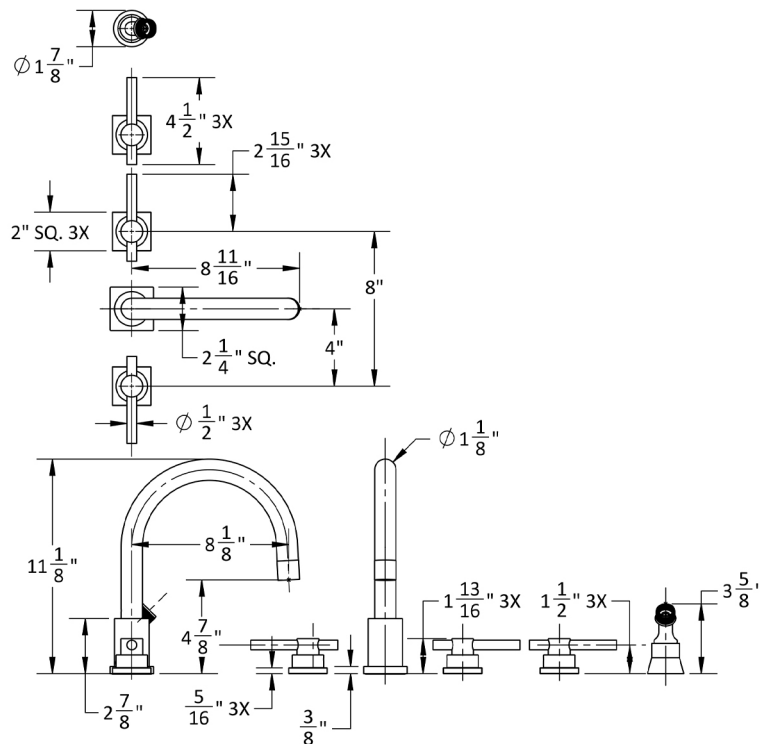

Contempo Uptown Roman Tub Set with Peg Lever Handles - Square Escutcheons and Angled Handshower Holder

Model #: 9981-TSQ638-A-TRIM-

FEATURES:

- All brass roman deck mount tub set trim
- Any handshower can be used
- Quick connect/disconnect spout
- Swivel Spout includes full flow aerator
- Includes:
 - 3060-DS hose
 - 8029 angled handshower mount
 - 8019 deck mount sleeve
- Order handshower separately
- Spout Hole Size Min-Max: 1 1/8" - 1 3/4"
- Valve Hole Size Min-Max: 1 1/4" - 1 3/8"
- Requires J-6912-DIV-RGH rough in kit
- Square escutcheons only
- Not available in WH or JACLO=COLOR

SPECIFICATION DRAWING:

AVAILABLE HANDLES: