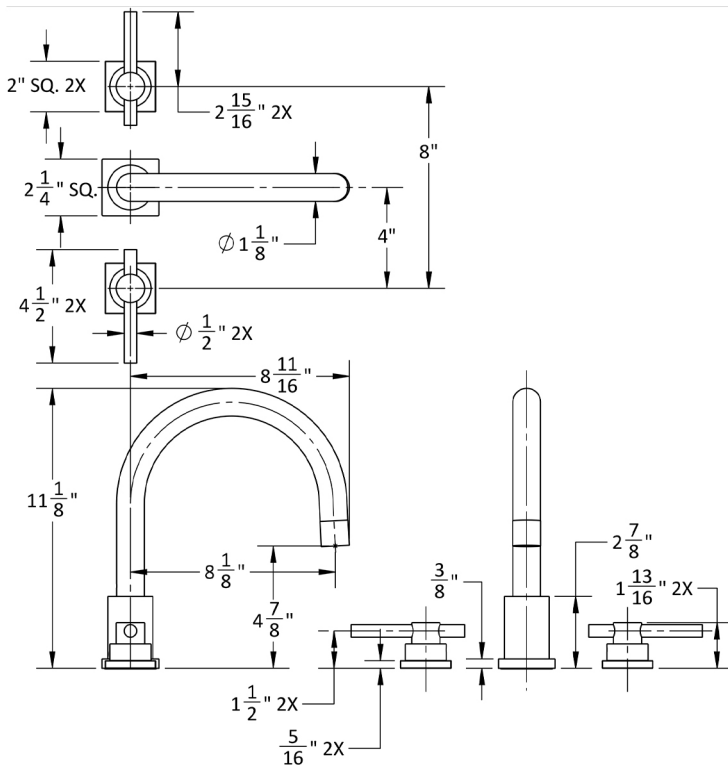

Contempo Uptown Roman Tub Set with Peg Handles - Square Escutcheons

Model #: 9981-TSQ638-TRIM-

JACLO®

Confidence from start to finish.™

FEATURES:

- All brass roman deck mount tub set trim
- Quick connect/disconnect spout
- Swivel Spout includes full flow aerator
- Spout Hole Size Min-Max: 1 1/8" - 1 3/4"
- Valve Hole Size Min-Max: 1 1/4" - 1 3/8"
- Requires J-6912 rough in kit
- Square escutcheons only

SPECIFICATION DRAWING:

AVAILABLE HANDLES: