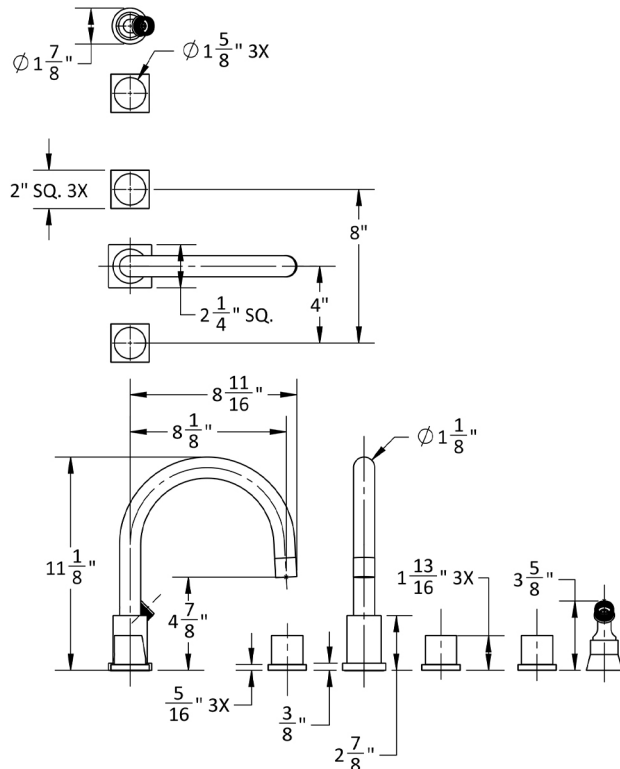

# Contempo Uptown Roman Tub Set with Thumb Handles - Square Escutcheons and Angled Handshower Holder

Model #: 9981-TSQ672-A-TRIM-

## FEATURES:

- All brass roman deck mount tub set trim
- Any handshower can be used
- Quick connect/disconnect spout
- Swivel Spout includes full flow aerator
- Includes:
  - 3060-DS hose
  - 8029 angled handshower mount
  - 8019 deck mount sleeve
- Order handshower separately
- Spout Hole Size Min-Max: 1 1/8" - 1 3/4"
- Valve Hole Size Min-Max: 1 1/4" - 1 3/8"
- Requires J-6912-DIV-RGH rough in kit
- Square escutcheons only
- Not available in WH or JACLO=COLOR

## SPECIFICATION DRAWING: