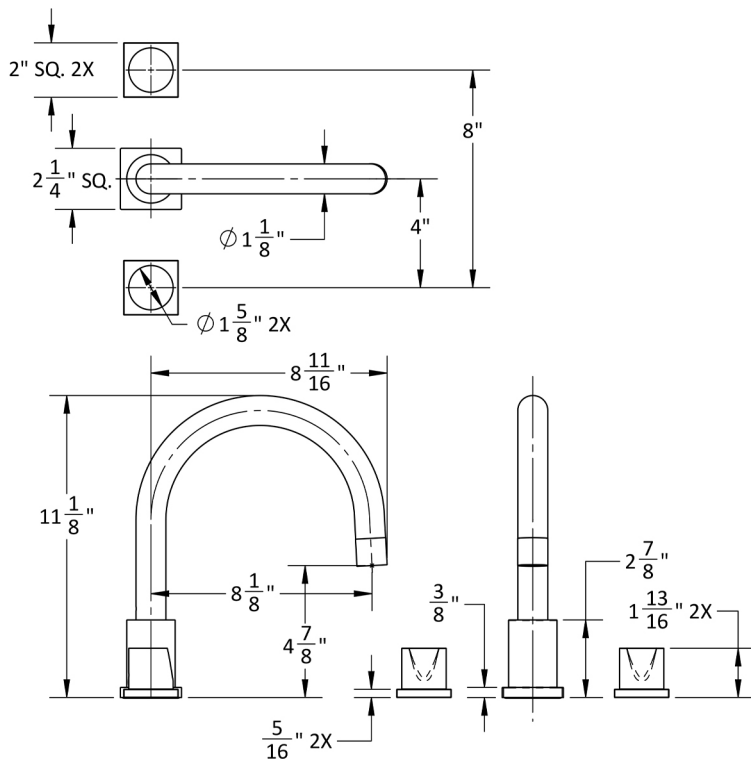

SPECIFICATION DRAWING: