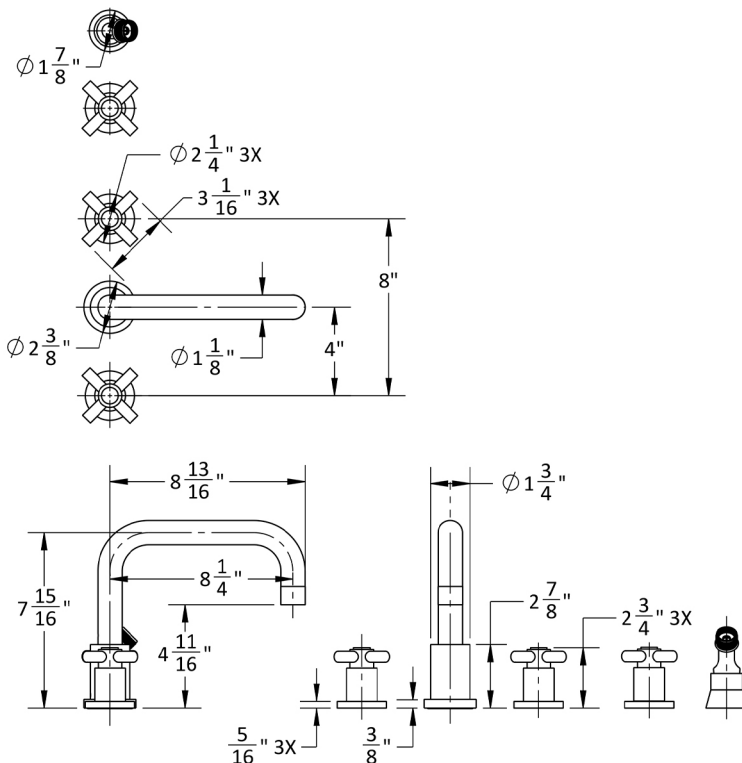

# Contempo Downtown Roman Tub Set with Contempo High Cross Handles and Angle Handshower Holder

Model #: 9982-C-A-TRIM-

## FEATURES:

- All brass roman deck mount tub set trim
- Any handshower can be used
- Quick connect/disconnect spout
- Swivel Spout includes full flow aerator
- Includes:
  - 3060-DS hose
  - 8029 angled handshower mount or 8030 straight handshower mount
  - 8019 deck mount sleeve
- Order handshower separately
- Spout Hole Size Min-Max: 1 1/8" - 1 3/4"
- Valve Hole Size Min-Max: 1 1/4" - 1 3/8"
- Requires J-6912-DIV-RGH rough in kit
- Round escutcheons only
- Not available in WH or JACLO=COLOR

## SPECIFICATION DRAWING: