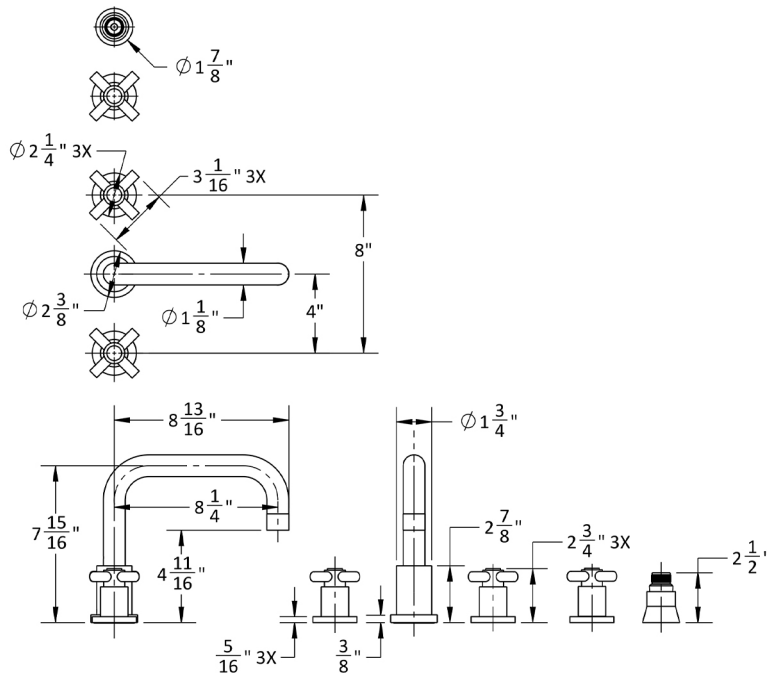

Contempo Downtown Roman Tub Set with Contempo High Cross Handles and Straight Handshower Holder

Model #: 9982-C-S-TRIM-

JACLO®

Confidence from start to finish.™

FEATURES:

- All brass roman deck mount tub set trim
- Any handshower can be used
- Quick connect/disconnect spout
- Swivel Spout includes full flow aerator
- Includes:
 - 3060-DS hose
 - 8029 angled handshower mount or 8030 straight handshower mount
 - 8019 deck mount sleeve
- Order handshower separately
- Spout Hole Size Min-Max: 1 1/8" - 1 3/4"
- Valve Hole Size Min-Max: 1 1/4" - 1 3/8"
- Requires J-6912-DIV-RGH rough in kit
- Round escutcheons only
- Not available in WH or JACLO=COLOR

SPECIFICATION DRAWING:

AVAILABLE HANDLES: