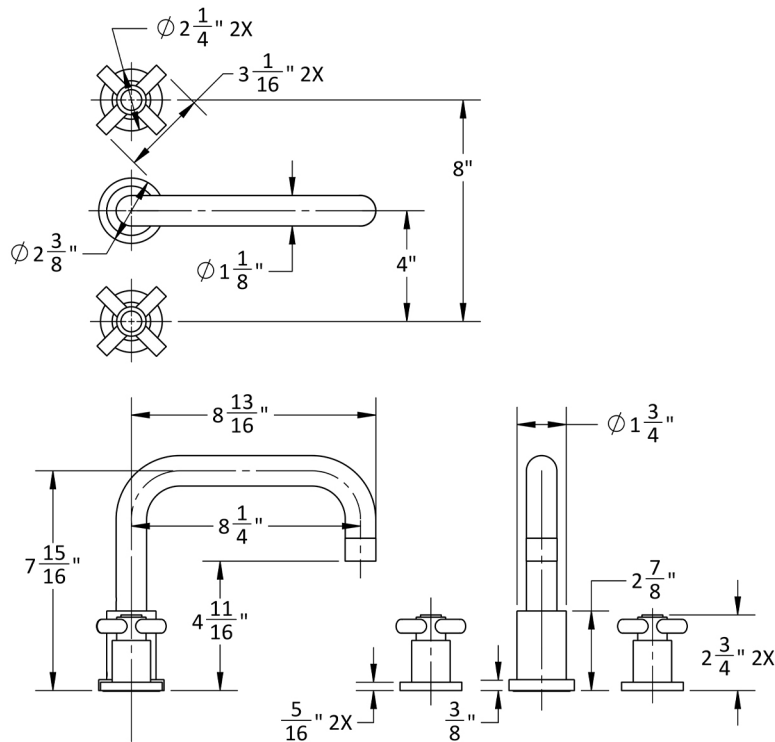

# Contempo Downtown Roman Tub Set with Contempo High Cross Handles

Model #: 9982-C-TRIM-

## FEATURES:

- All brass roman deck mount tub set trim
- Quick connect/disconnect spout
- Swivel Spout includes full flow aerator
- Spout Hole Size Min-Max: 1 1/8" - 1 3/4"
- Valve Hole Size Min-Max: 1 1/4" - 1 3/8"
- Requires J-6912 rough in kit
- Round escutcheons only

## SPECIFICATION DRAWING: