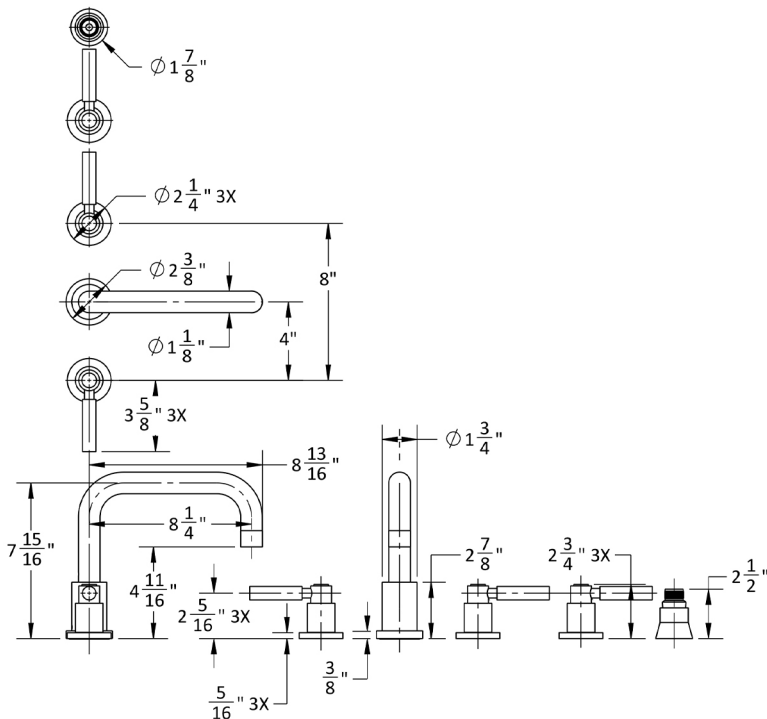

Contempo Downtown Roman Tub Set with High Lever Handles and Straight Handshower Holder

Model #: 9982-L-S-TRIM-

JACLO®

Confidence from start to finish.™

FEATURES:

- All brass roman deck mount tub set trim
- Any handshower can be used
- Quick connect/disconnect spout
- Swivel Spout includes full flow aerator
- Includes:
 - 3060-DS hose
 - 8029 angled handshower mount or 8030 straight handshower mount
 - 8019 deck mount sleeve
- Order handshower separately
- Spout Hole Size Min-Max: 1 1/8" - 1 3/4"
- Valve Hole Size Min-Max: 1 1/4" - 1 3/8"
- Requires J-6912-DIV-RGH rough in kit
- Round escutcheons only
- Not available in WH or JACLO=COLOR

SPECIFICATION DRAWING:

AVAILABLE HANDLES: