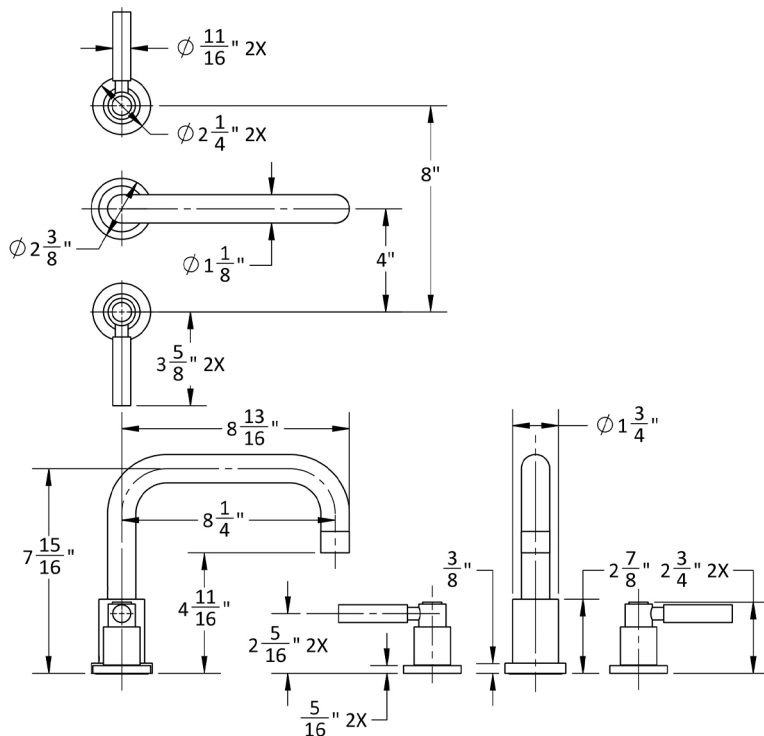

Contempo Downtown Roman Tub Set with High Lever Handles

JACLO®

Confidence from start to finish.™

Model #: 9982-L-TRIM-

FEATURES:

- All brass roman deck mount tub set trim
- Quick connect/disconnect spout
- Swivel Spout includes full flow aerator
- Spout Hole Size Min-Max: 1 1/8" - 1 3/4"
- Valve Hole Size Min-Max: 1 1/4" - 1 3/8"
- Requires J-6912 rough in kit
- Round escutcheons only

SPECIFICATION DRAWING:

AVAILABLE HANDLES: