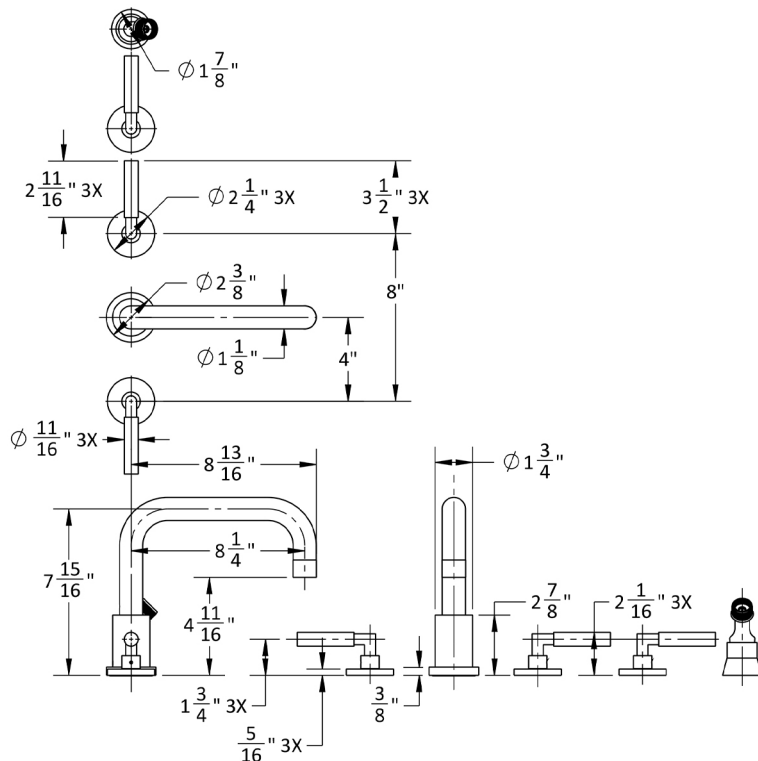

Contempo Downtown Roman Tub Set with Hub Base Lever Handles and Angled Handshower Holder

Model #: 9982-T459-A-TRIM-

JACLO

Confidence from start to finish.*

FEATURES:

- All brass roman deck mount tub set trim
- Any handshower can be used
- Quick connect/disconnect spout
- Swivel Spout includes full flow aerator
- Includes:
 - 3060-DS hose
 - 8029 angled handshower mount or 8030 straight handshower mount
 - 8019 deck mount sleeve
- Order handshower separately
- Spout Hole Size Min-Max: 1 1/8" - 1 3/4"
- Valve Hole Size Min-Max: 1 1/4" - 1 3/8"
- Requires J-6912-DIV-RGH rough in kit
- Round escutcheons only
- Not available in WH or JACLO=COLOR

SPECIFICATION DRAWING:

AVAILABLE HANDLES: