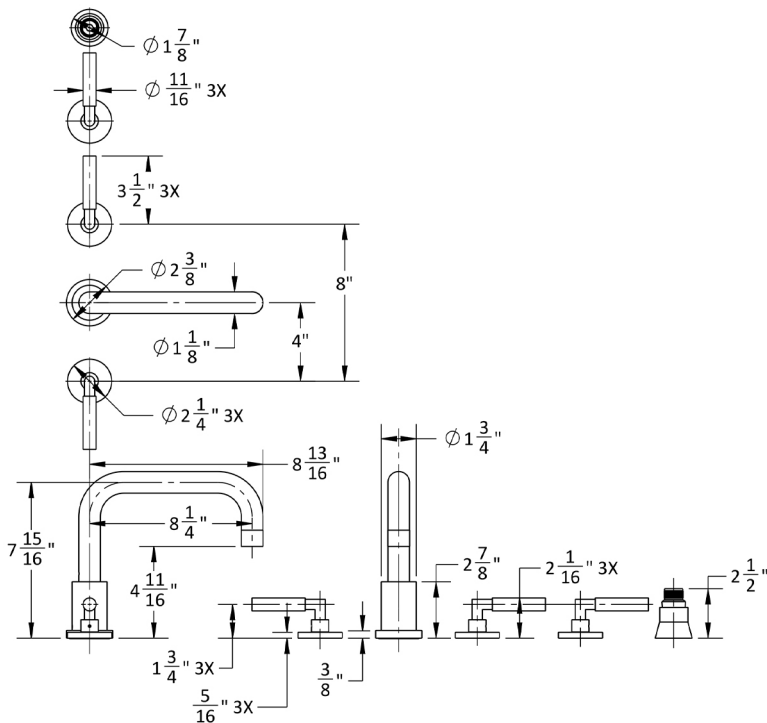

Contempo Downtown Roman Tub Set with Hub Base Lever Handles and Straight Handshower Holder

Model #: 9982-T459-S-TRIM-

JACLO®

Confidence from start to finish.®

FEATURES:

- All brass roman deck mount tub set trim
- Any handshower can be used
- Quick connect/disconnect spout
- Swivel Spout includes full flow aerator
- Includes:
 - 3060-DS hose
 - 8029 angled handshower mount or 8030 straight handshower mount
 - 8019 deck mount sleeve
- Order handshower separately
- Spout Hole Size Min-Max: 1 1/8" - 1 3/4"
- Valve Hole Size Min-Max: 1 1/4" - 1 3/8"
- Requires J-6912-DIV-RGH rough in kit
- Round escutcheons only
- Not available in WH or JACLO=COLOR

SPECIFICATION DRAWING:

AVAILABLE HANDLES: