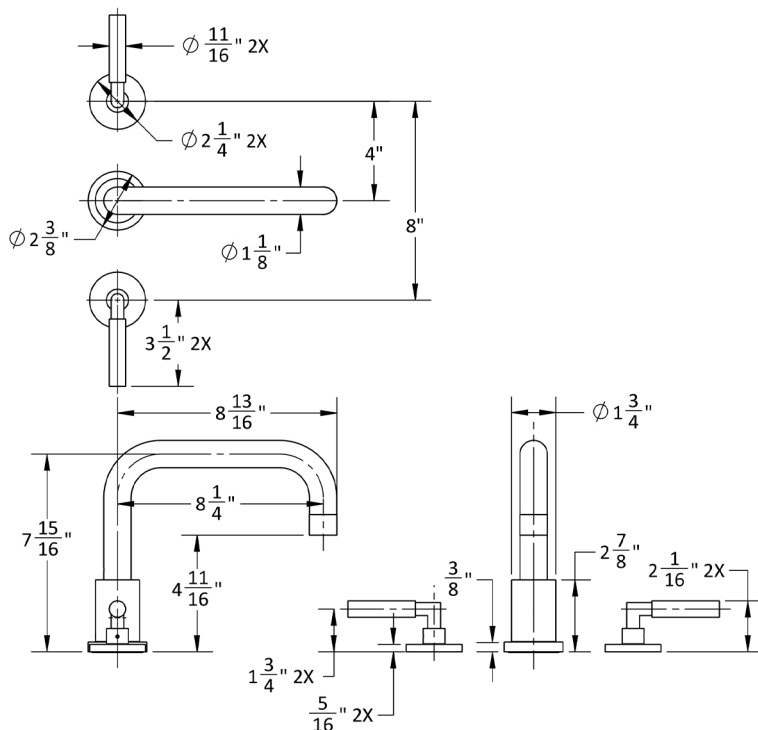

Contempo Downtown Roman Tub Set with Hub Base Lever Handles

JACLO®

Confidence from start to finish.™

Model #: 9982-T459-TRIM-

FEATURES:

- All brass roman deck mount tub set trim
- Quick connect/disconnect spout
- Swivel Spout includes full flow aerator
- Spout Hole Size Min-Max: 1 1/8" - 1 3/4"
- Valve Hole Size Min-Max: 1 1/4" - 1 3/8"
- Requires J-6912 rough in kit
- Round escutcheons only

SPECIFICATION DRAWING:

AVAILABLE HANDLES: