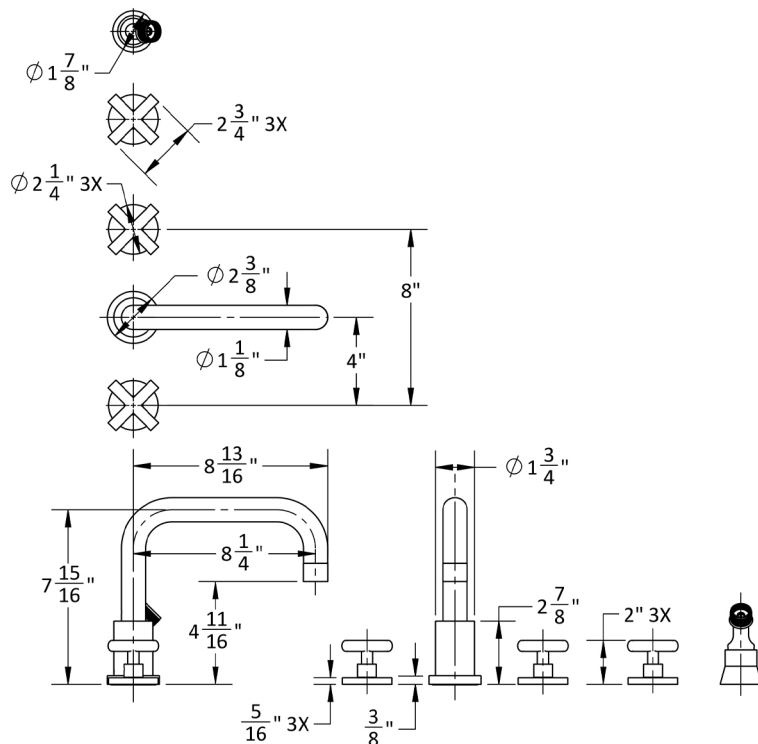

Contempo Downtown Roman Tub Set with Hub Base Cross Handles and Angled Handshower Holder

Model #: 9982-T462-A-TRIM-

JACLO

Confidence from start to finish.*

FEATURES:

- All brass roman deck mount tub set trim
- Any handshower can be used
- Quick connect/disconnect spout
- Swivel Spout includes full flow aerator
- Includes:
 - 3060-DS hose
 - 8029 angled handshower mount or 8030 straight handshower mount
 - 8019 deck mount sleeve
- Order handshower separately
- Spout Hole Size Min-Max: 1 1/8" - 1 3/4"
- Valve Hole Size Min-Max: 1 1/4" - 1 3/8"
- Requires J-6912-DIV-RGH rough in kit
- Round escutcheons only
- Not available in WH or JACLO=COLOR

SPECIFICATION DRAWING:

AVAILABLE HANDLES: