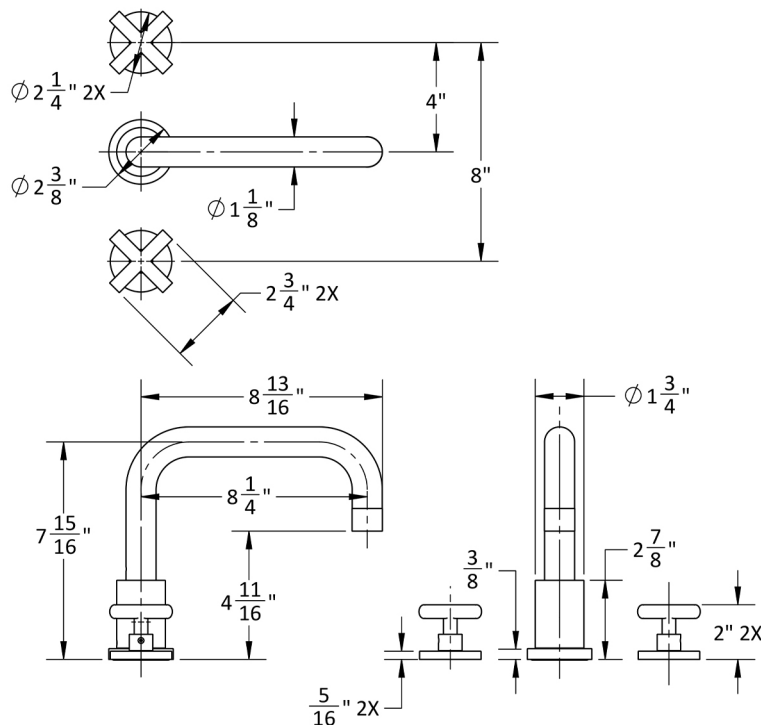

Contempo Downtown Roman Tub Set with Hub Base Cross Handles

Confidence from start to finish.*

Model #: 9982-T462-TRIM-

FEATURES:

- All brass roman deck mount tub set trim
- Quick connect/disconnect spout
- Swivel Spout includes full flow aerator
- Spout Hole Size Min-Max: 1 1/8" - 1 3/4"
- Valve Hole Size Min-Max: 1 1/4" - 1 3/8"
- Requires J-6912 rough in kit
- Round escutcheons only

SPECIFICATION DRAWING:

AVAILABLE HANDLES: