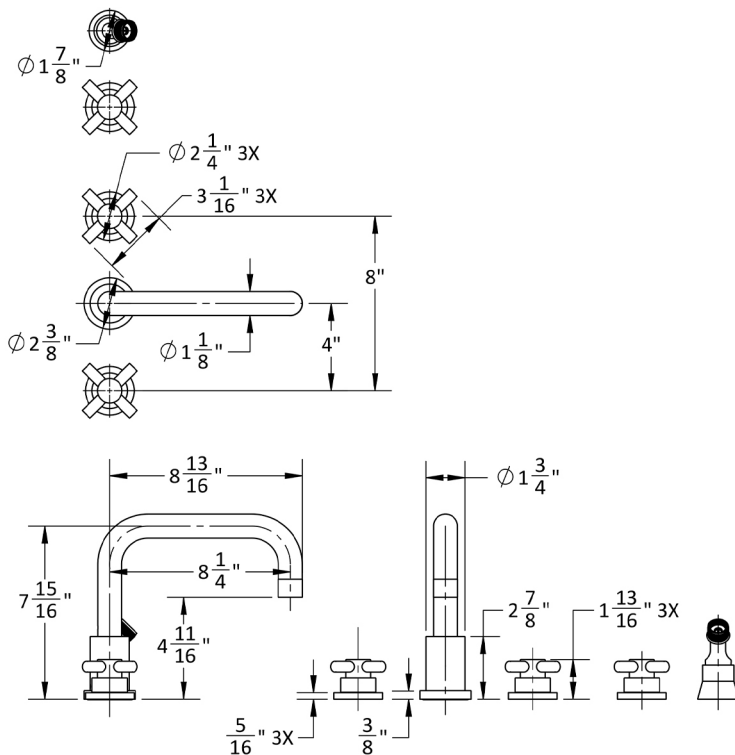

# Contempo Downtown Roman Tub Set with Low Contempo Cross Handles and Angled Handshower Holder

Model #: 9982-T630-A-TRIM-

## FEATURES:

- All brass roman deck mount tub set trim
- Any handshower can be used
- Quick connect/disconnect spout
- Swivel Spout includes full flow aerator
- Includes:
  - 3060-DS hose
  - 8029 angled handshower mount or 8030 straight handshower mount
  - 8019 deck mount sleeve
- Order handshower separately
- Spout Hole Size Min-Max: 1 1/8" - 1 3/4"
- Valve Hole Size Min-Max: 1 1/4" - 1 3/8"
- Requires J-6912-DIV-RGH rough in kit
- Round escutcheons only
- Not available in WH or JACLO=COLOR

## SPECIFICATION DRAWING: