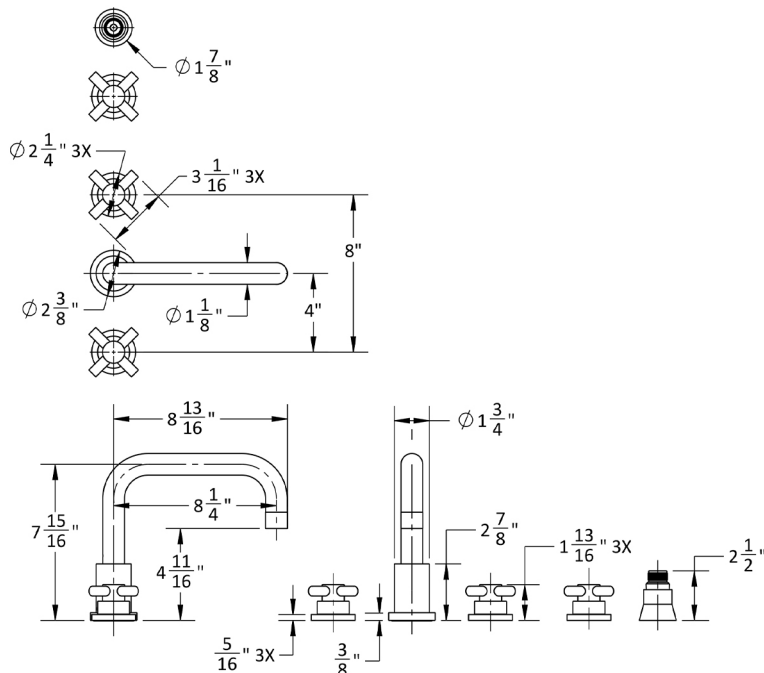

Contempo Downtown Roman Tub Set with Low Contempo Cross Handles and Straight Handshower Holder

Model #: 9982-T630-S-TRIM-

JACLO®

Confidence from start to finish.™

FEATURES:

- All brass roman deck mount tub set trim
- Any handshower can be used
- Quick connect/disconnect spout
- Swivel Spout includes full flow aerator
- Includes:
 - 3060-DS hose
 - 8029 angled handshower mount or 8030 straight handshower mount
 - 8019 deck mount sleeve
- Order handshower separately
- Spout Hole Size Min-Max: 1 1/8" - 1 3/4"
- Valve Hole Size Min-Max: 1 1/4" - 1 3/8"
- Requires J-6912-DIV-RGH rough in kit
- Round escutcheons only
- Not available in WH or JACLO=COLOR

SPECIFICATION DRAWING:

AVAILABLE HANDLES: