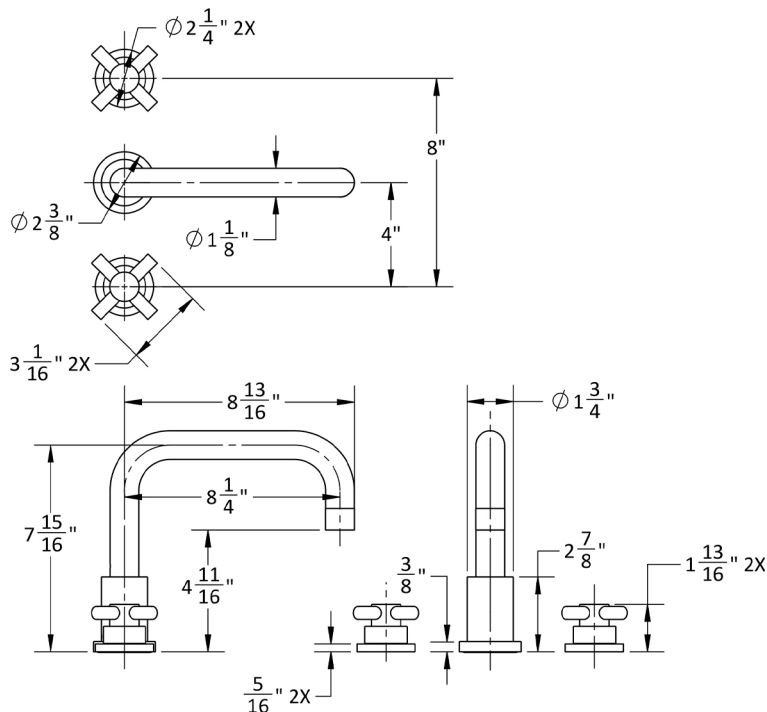

Contempo Downtown Roman Tub Set with Low Contempo Cross Handles

Model #: 9982-T630-TRIM-

JACLO®

Confidence from start to finish.™

FEATURES:

- All brass roman deck mount tub set trim
- Quick connect/disconnect spout
- Swivel Spout includes full flow aerator
- Spout Hole Size Min-Max: 1 1/8" - 1 3/4"
- Valve Hole Size Min-Max: 1 1/4" - 1 3/8"
- Requires J-6912 rough in kit
- Round escutcheons only

SPECIFICATION DRAWING:

AVAILABLE HANDLES: