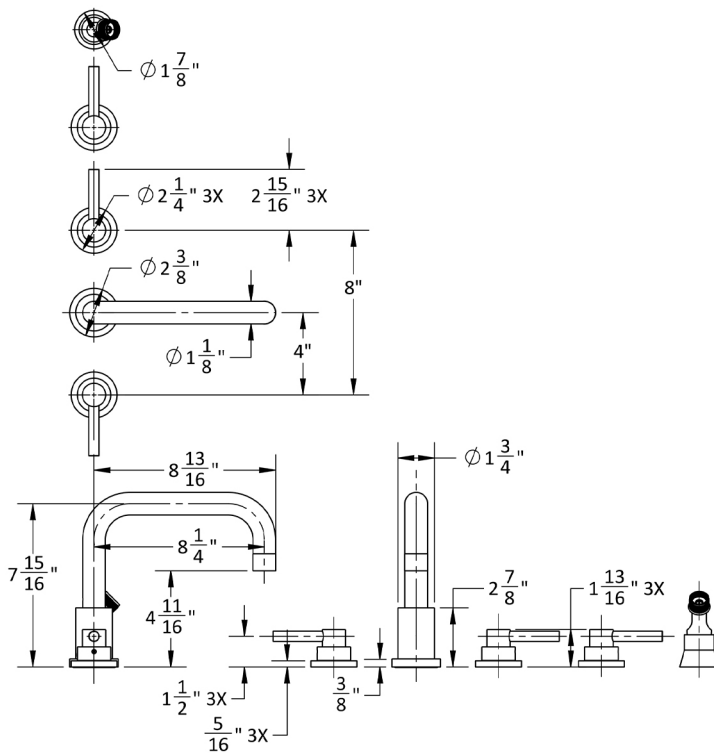

Contempo Downtown Roman Tub Set with Low Contempo Lever Handles and Angled Handshower Holder

Model #: 9982-T632-A-TRIM-

JACLO®

Confidence from start to finish.™

FEATURES:

- All brass roman deck mount tub set trim
- Any handshower can be used
- Quick connect/disconnect spout
- Swivel Spout includes full flow aerator
- Includes:
 - 3060-DS hose
 - 8029 angled handshower mount or 8030 straight handshower mount
 - 8019 deck mount sleeve
- Order handshower separately
- Spout Hole Size Min-Max: 1 1/8" - 1 3/4"
- Valve Hole Size Min-Max: 1 1/4" - 1 3/8"
- Requires J-6912-DIV-RGH rough in kit
- Round escutcheons only
- Not available in WH or JACLO=COLOR

SPECIFICATION DRAWING:

AVAILABLE HANDLES: