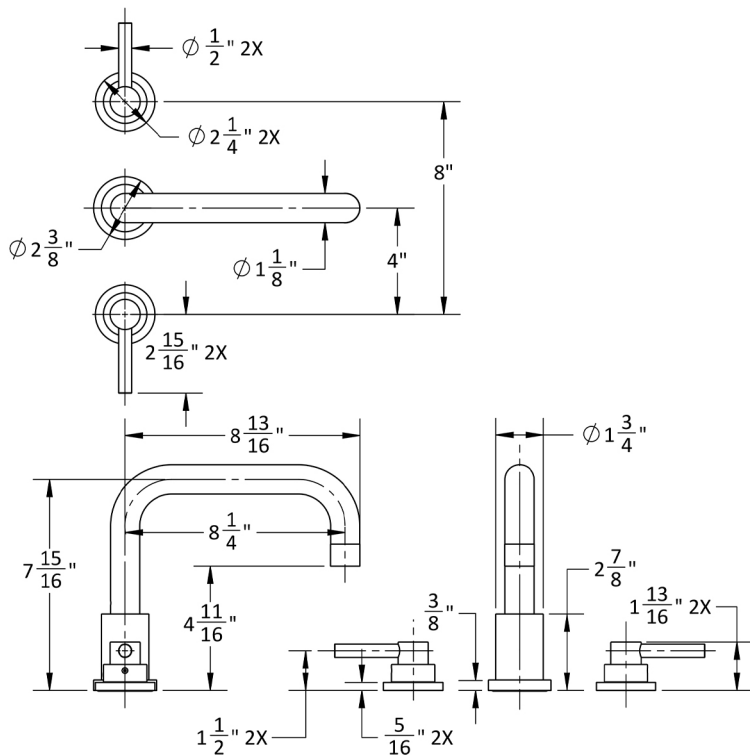

Contempo Downtown Roman Tub Set with Low Contempo Lever Handles

Model #: 9982-T632-TRIM-

JACLO®

Confidence from start to finish.™

FEATURES:

- All brass roman deck mount tub set trim
- Quick connect/disconnect spout
- Swivel Spout includes full flow aerator
- Spout Hole Size Min-Max: 1 1/8" - 1 3/4"
- Valve Hole Size Min-Max: 1 1/4" - 1 3/8"
- Requires J-6912 rough in kit
- Round escutcheons only

SPECIFICATION DRAWING:

AVAILABLE HANDLES: