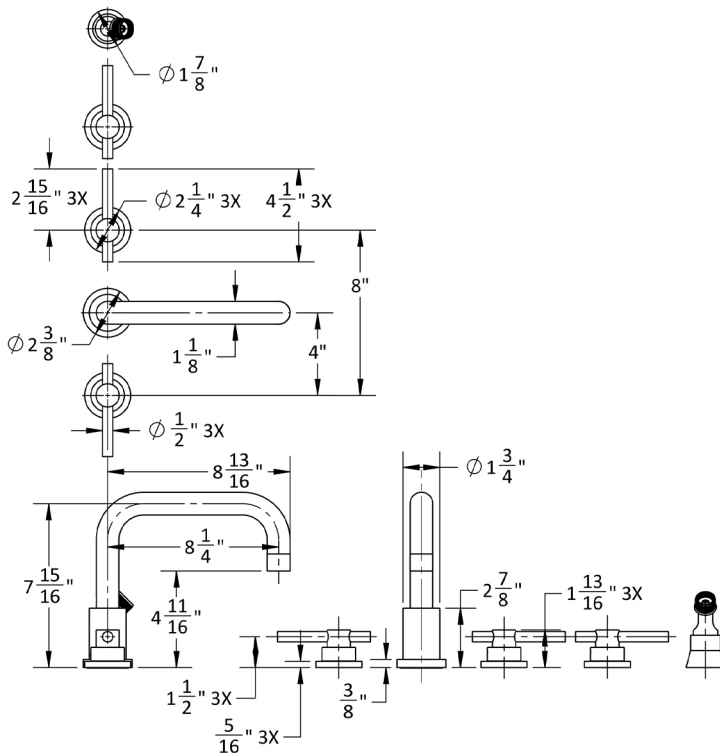

# Contempo Downtown Roman Tub Set with Peg Lever Handles and Angled Handshower Holder

Model #: 9982-T638-A-TRIM-

## FEATURES:

- All brass roman deck mount tub set trim
- Any handshower can be used
- Quick connect/disconnect spout
- Swivel Spout includes full flow aerator
- Includes:
  - 3060-DS hose
  - 8029 angled handshower mount or 8030 straight handshower mount
  - 8019 deck mount sleeve
- Order handshower separately
- Spout Hole Size Min-Max: 1 1/8" - 1 3/4"
- Valve Hole Size Min-Max: 1 1/4" - 1 3/8"
- Requires J-6912-DIV-RGH rough in kit
- Round escutcheons only
- Not available in WH or JACLO=COLOR

## SPECIFICATION DRAWING: