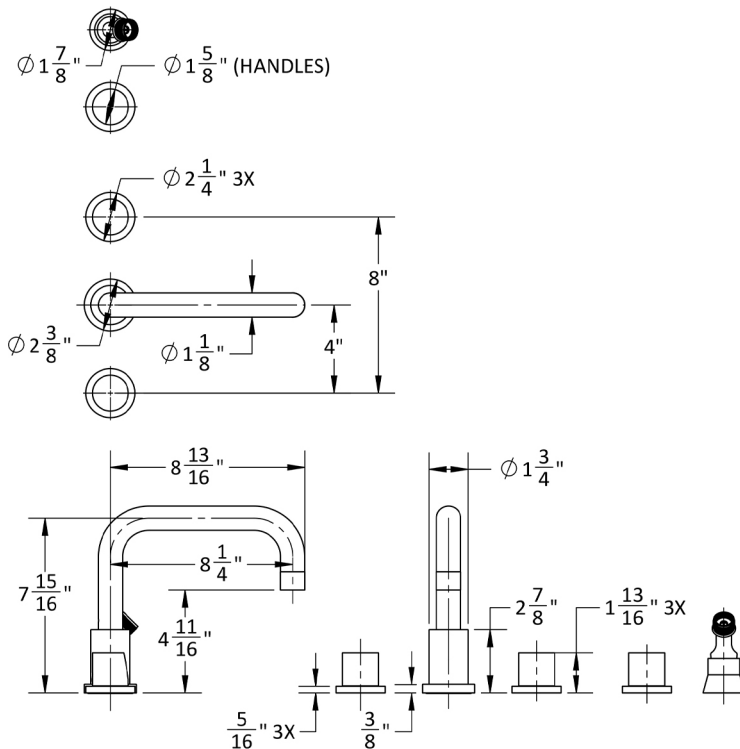

## FEATURES:

- All brass roman deck mount tub set trim
- Any handshower can be used
- Quick connect/disconnect spout
- Swivel Spout includes full flow aerator
- Includes:
  - 3060-DS hose
  - 8029 angled handshower mount or 8030 straight handshower mount
  - 8019 deck mount sleeve
- Order handshower separately
- Spout Hole Size Min-Max: 1 1/8" - 1 3/4"
- Valve Hole Size Min-Max: 1 1/4" - 1 3/8"
- Requires J-6912-DIV-RGH rough in kit
- Round escutcheons only
- Not available in WH or JACLO=COLOR

## SPECIFICATION DRAWING: