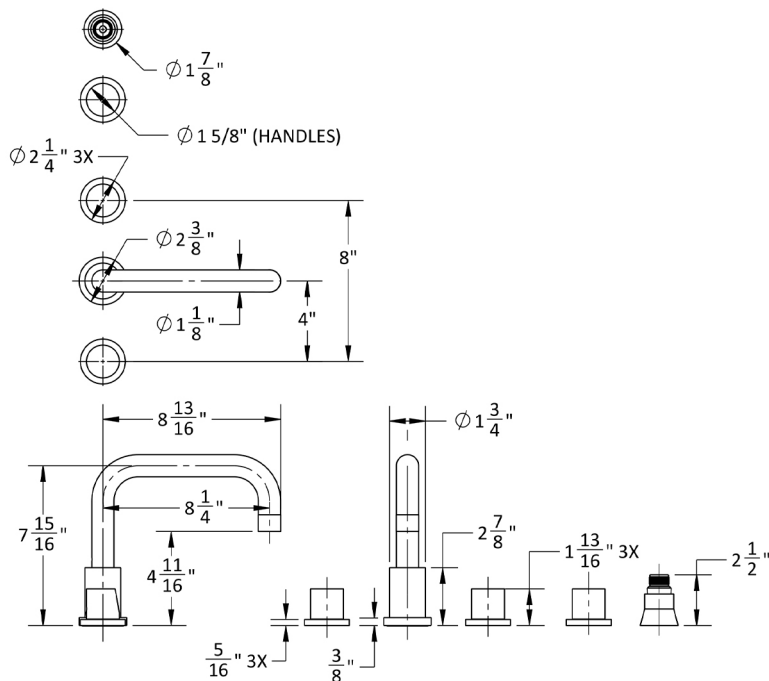

Contempo Downtown Roman Tub Set with Thumb Handles and Straight Handshower Holder

Model #: 9982-T672-S-TRIM-

JACLO®

Confidence from start to finish.™

FEATURES:

- All brass roman deck mount tub set trim
- Any handshower can be used
- Quick connect/disconnect spout
- Swivel Spout includes full flow aerator
- Includes:
 - 3060-DS hose
 - 8029 angled handshower mount or 8030 straight handshower mount
 - 8019 deck mount sleeve
- Order handshower separately
- Spout Hole Size Min-Max: 1 1/8" - 1 3/4"
- Valve Hole Size Min-Max: 1 1/4" - 1 3/8"
- Requires J-6912-DIV-RGH rough in kit
- Round escutcheons only
- Not available in WH or JACLO=COLOR

SPECIFICATION DRAWING:

AVAILABLE HANDLES: