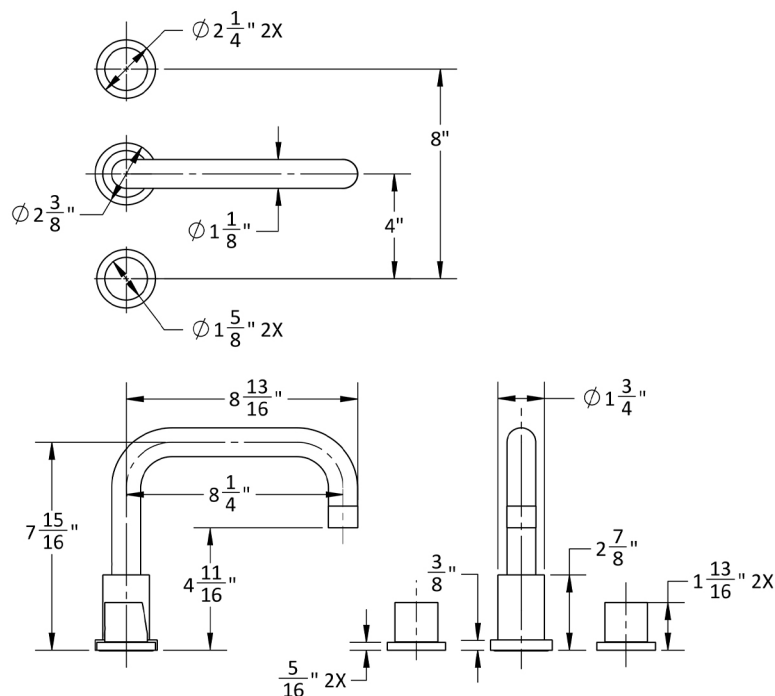

### FEATURES:

- All brass roman deck mount tub set trim
- Quick connect/disconnect spout
- Swivel Spout includes full flow aerator
- Spout Hole Size Min-Max: 1 1/8" - 1 3/4"
- Valve Hole Size Min-Max: 1 1/4" - 1 3/8"
- Requires J-6912 rough in kit
- Round escutcheons only

### SPECIFICATION DRAWING: