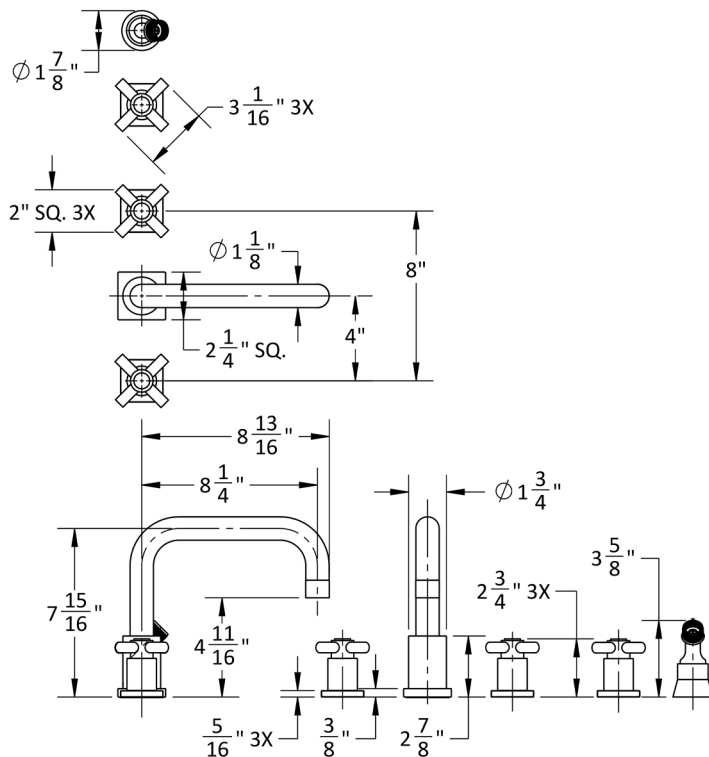

Contempo Downtown Roman Tub Set with Contempo Cross Handles - Square Escutcheons and Straight Handshower Holder

Model #: 9983-SQC-S-TRIM-

FEATURES:

- All brass roman deck mount tub set trim
- Any handshower can be used
- Quick connect/disconnect spout
- Swivel Spout includes full flow aerator
- Includes:
 - 3060-DS hose
 - 8029 angled handshower mount or 8030 straight handshower mount
 - 8019 deck mount sleeve
- Order handshower separately
- Spout Hole Size Min-Max: $1 \frac{1}{8}$ " - $1 \frac{3}{4}$ "
- Valve Hole Size Min-Max: $1 \frac{1}{4}$ " - $1 \frac{3}{8}$ "
- Requires J-6912-DIV-RGH rough in kit
- Square escutcheons only
- Not available in WH or JACLO=COLOR

SPECIFICATION DRAWING:

AVAILABLE HANDLES: