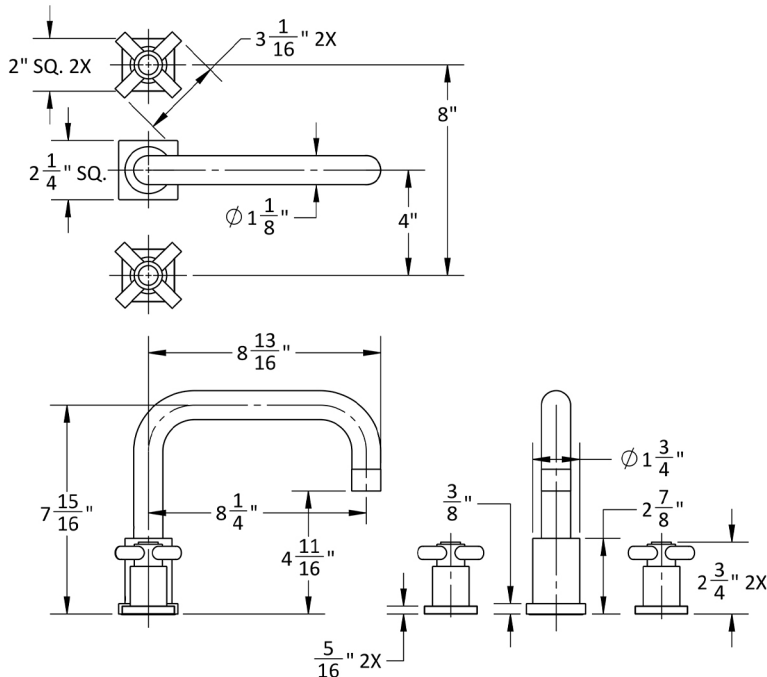

Contempo Downtown Roman Tub Set with Contempo Cross Handles and Square Escutcheons

Model #: 9983-SQC-TRIM-

JACLO®

Confidence from start to finish.™

FEATURES:

- All brass roman deck mount tub set trim
- Quick connect/disconnect spout
- Swivel Spout includes full flow aerator
- Spout Hole Size Min-Max: 1 1/8" - 1 3/4"
- Valve Hole Size Min-Max: 1 1/4" - 1 3/8"
- Requires J-6912 rough in kit
- Square escutcheons only

SPECIFICATION DRAWING:

AVAILABLE HANDLES: