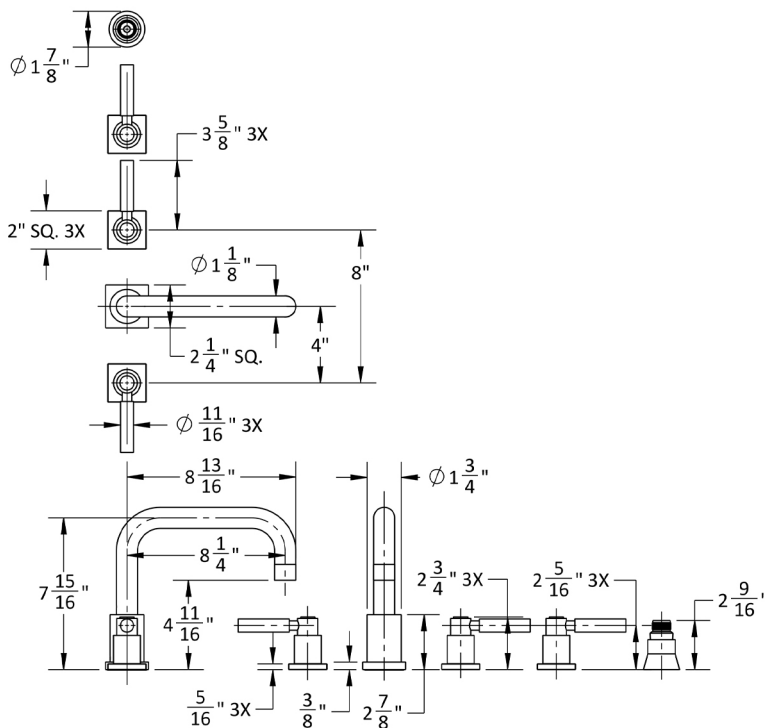

# Contempo Downtown Roman Tub Set with High Lever Handles - Square Escutcheons and Straight Handshower Holder

**Model #: 9983-SQL-S-TRIM-**

## FEATURES:

- All brass roman deck mount tub set trim
- Any handshower can be used
- Quick connect/disconnect spout
- Swivel Spout includes full flow aerator
- Includes:
  - 3060-DS hose
  - 8029 angled handshower mount or 8030 straight handshower mount
  - 8019 deck mount sleeve
- Order handshower separately
- Spout Hole Size Min-Max: 1 1/8" - 1 3/4"
- Valve Hole Size Min-Max: 1 1/4" - 1 3/8"
- Requires J-6912-DIV-RGH rough in kit
- Square escutcheons only
- Not available in WH or JACLO=COLOR

## SPECIFICATION DRAWING: