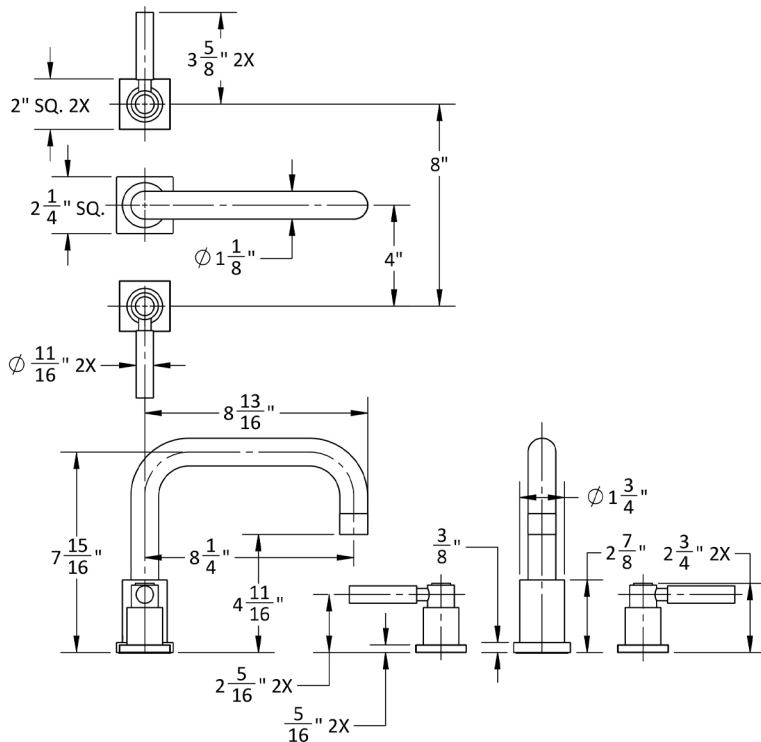

Contempo Downtown Roman Tub Set with High Lever Handles and Square Escutcheons

Model #: 9983-SQL-TRIM-

JACLO®

Confidence from start to finish.™

FEATURES:

- All brass roman deck mount tub set trim
- Quick connect/disconnect spout
- Swivel Spout includes full flow aerator
- Spout Hole Size Min-Max: 1 1/8" - 1 3/4"
- Valve Hole Size Min-Max: 1 1/4" - 1 3/8"
- Requires J-6912 rough in kit
- Square escutcheons only

SPECIFICATION DRAWING:

AVAILABLE HANDLES: