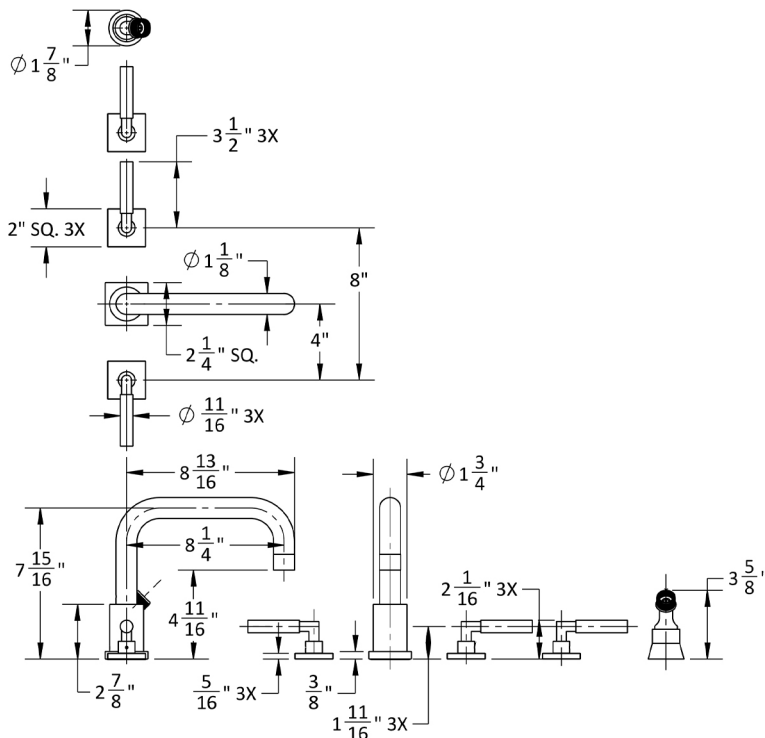

Contempo Downtown Roman Tub Set with Hub Base Lever Handles - Square Escutcheons and Angled Handshower Holder

Model #: 9983-TSQ459-A-TRIM-

FEATURES:

- All brass roman deck mount tub set trim
- Any handshower can be used
- Quick connect/disconnect spout
- Swivel Spout includes full flow aerator
- Includes:
 - 3060-DS hose
 - 8029 angled handshower mount or 8030 straight handshower mount
 - 8019 deck mount sleeve
- Order handshower separately
- Spout Hole Size Min-Max: $1 \frac{1}{8}'' - 1 \frac{3}{4}''$
- Valve Hole Size Min-Max: $1 \frac{1}{4}'' - 1 \frac{3}{8}''$
- Requires J-6912-DIV-RGH rough in kit
- Square escutcheons only
- Not available in WH or JACLO=COLOR

SPECIFICATION DRAWING:

AVAILABLE HANDLES: