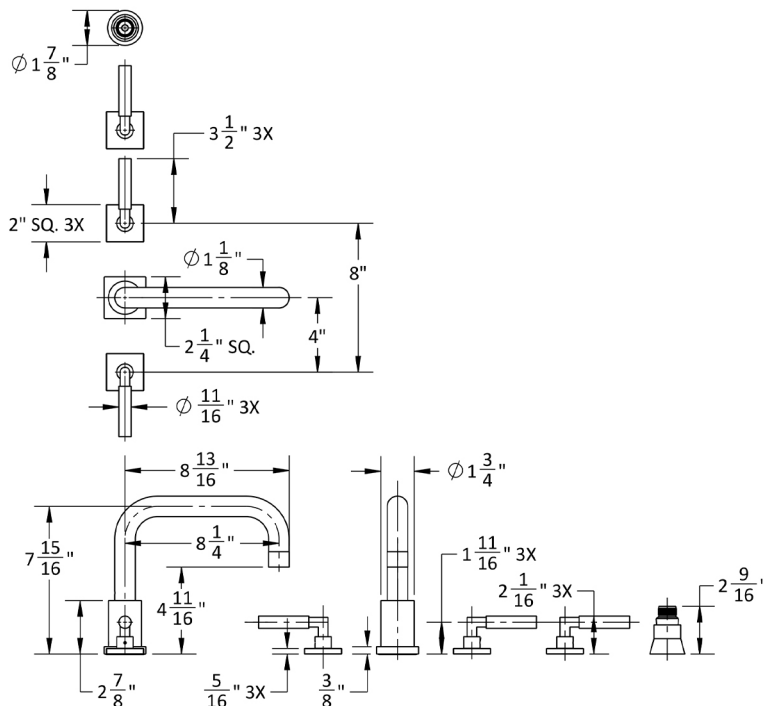

Contempo Downtown Roman Tub Set with Hub Base Lever Handles - Square Escutcheons and Straight Handshower Holder

Model #: 9983-TSQ459-S-TRIM-

FEATURES:

- All brass roman deck mount tub set trim
- Any handshower can be used
- Quick connect/disconnect spout
- Swivel Spout includes full flow aerator
- Includes:
 - 3060-DS hose
 - 8029 angled handshower mount or 8030 straight handshower mount
 - 8019 deck mount sleeve
- Order handshower separately
- Spout Hole Size Min-Max: $1 \frac{1}{8}$ " - $1 \frac{3}{4}$ "
- Valve Hole Size Min-Max: $1 \frac{1}{4}$ " - $1 \frac{3}{8}$ "
- Requires J-6912-DIV-RGH rough in kit
- Square escutcheons only
- Not available in WH or JACLO=COLOR

SPECIFICATION DRAWING:

AVAILABLE HANDLES: