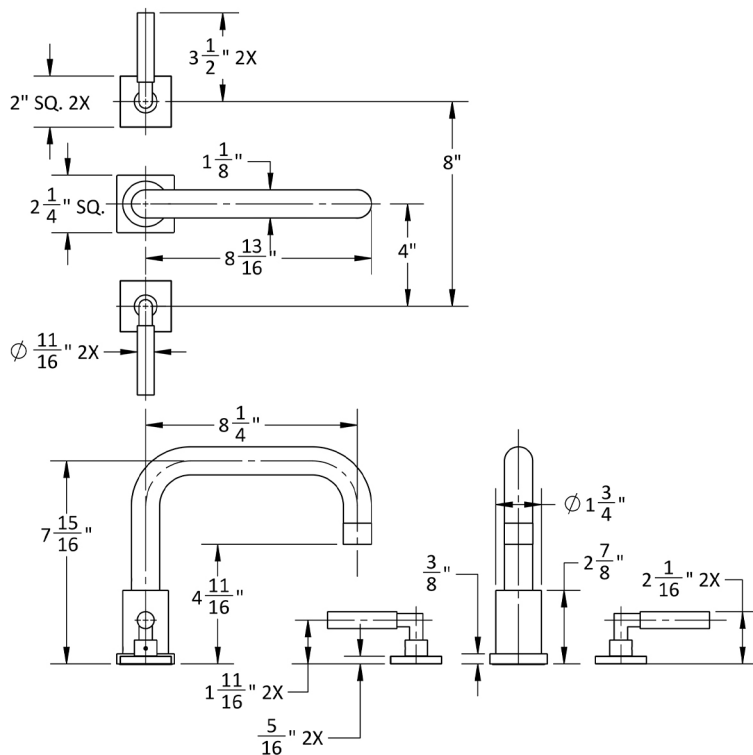

Contempo Downtown Roman Tub Set with Hub Base Lever Handles and Square Escutcheons

Model #: 9983-TSQ459-TRIM-

JACLO®

Confidence from start to finish.™

FEATURES:

- All brass roman deck mount tub set trim
- Quick connect/disconnect spout
- Swivel Spout includes full flow aerator
- Spout Hole Size Min-Max: 1 1/8" - 1 3/4"
- Valve Hole Size Min-Max: 1 1/4" - 1 3/8"
- Requires J-6912 rough in kit
- Square escutcheons only

SPECIFICATION DRAWING:

AVAILABLE HANDLES: