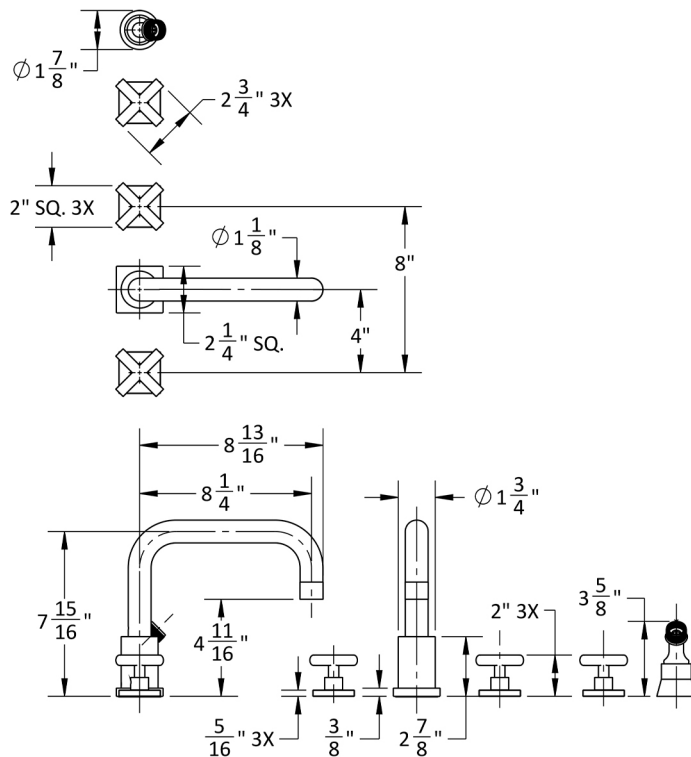

Contempo Downtown Roman Tub Set with Hub Base Cross Handles - Square Escutcheons and Angled Handshower Holder

Model #: 9983-TSQ462-A-TRIM-

FEATURES:

- All brass roman deck mount tub set trim
- Any handshower can be used
- Quick connect/disconnect spout
- Swivel Spout includes full flow aerator
- Includes:
 - 3060-DS hose
 - 8029 angled handshower mount or 8030 straight handshower mount
 - 8019 deck mount sleeve
- Order handshower separately
- Spout Hole Size Min-Max: $1 \frac{1}{8}$ " - $1 \frac{3}{4}$ "
- Valve Hole Size Min-Max: $1 \frac{1}{4}$ " - $1 \frac{3}{8}$ "
- Requires J-6912-DIV-RGH rough in kit
- Square escutcheons only
- Not available in WH or JACLO=COLOR

SPECIFICATION DRAWING:

AVAILABLE HANDLES: