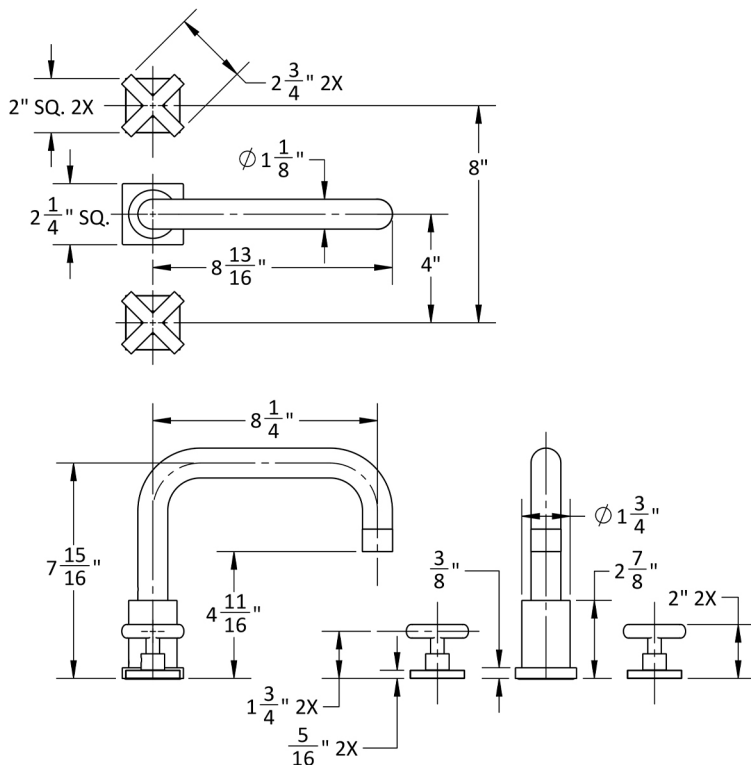

Contempo Downtown Roman Tub Set with Hub Base Cross Handles and Square Escutcheons

Model #: 9983-TSQ462-TRIM-

FEATURES:

- All brass roman deck mount tub set trim
- Quick connect/disconnect spout
- Swivel Spout includes full flow aerator
- Spout Hole Size Min-Max: 1 1/8" - 1 3/4"
- Valve Hole Size Min-Max: 1 1/4" - 1 3/8"
- Requires J-6912 rough in kit
- Square escutcheons only

SPECIFICATION DRAWING:

AVAILABLE HANDLES: