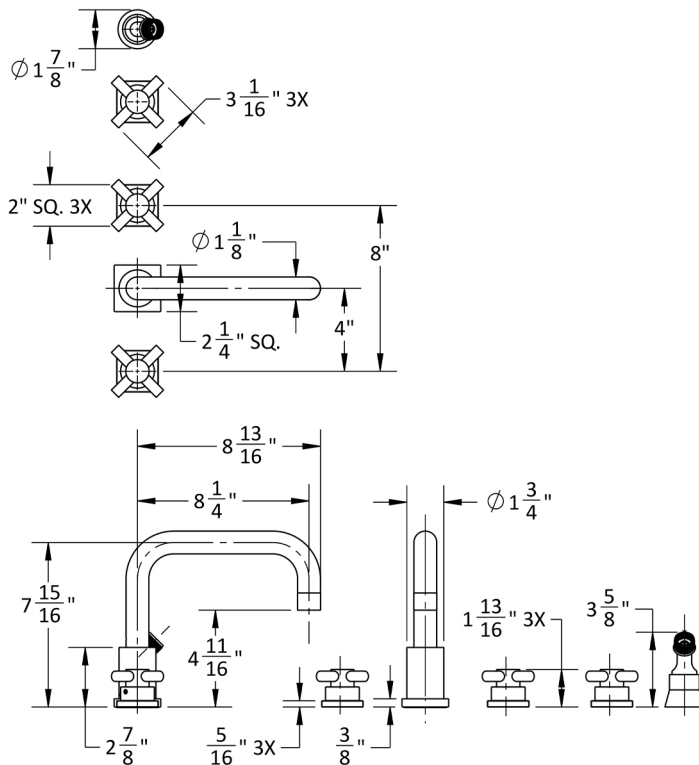

## FEATURES:

- All brass roman deck mount tub set trim
- Any handshower can be used
- Quick connect/disconnect spout
- Swivel Spout includes full flow aerator
- Includes:
  - 3060-DS hose
  - 8029 angled handshower mount or 8030 straight handshower mount
  - 8019 deck mount sleeve
- Order handshower separately
- Spout Hole Size Min-Max: 1 1/8" - 1 3/4"
- Valve Hole Size Min-Max: 1 1/4" - 1 3/8"
- Requires J-6912-DIV-RGH rough in kit
- Square escutcheons only
- Not available in WH or JACLO=COLOR

## SPECIFICATION DRAWING: