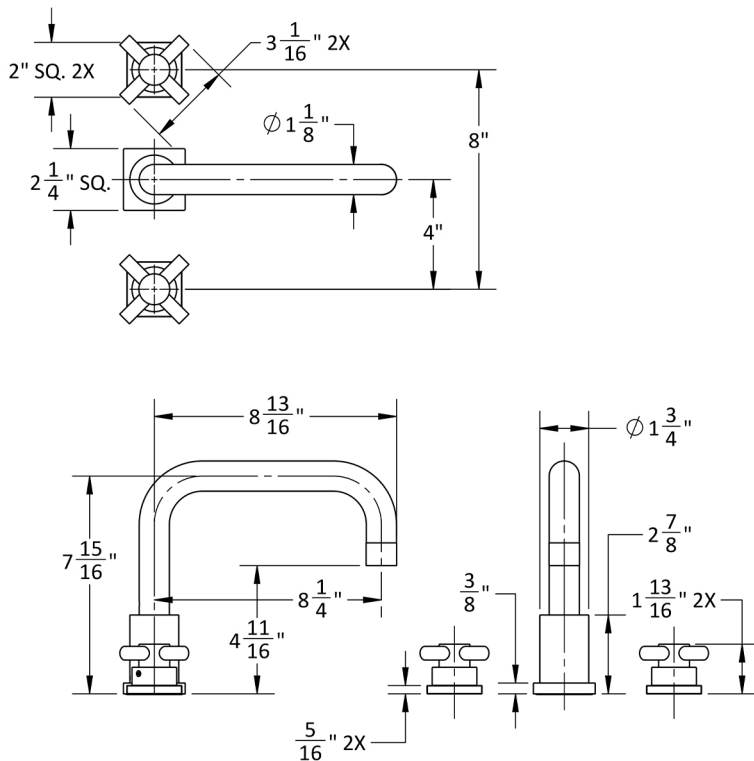

Contempo Downtown Roman Tub Set with Low Contempo Cross Handles and Square Escutcheons

Model #: 9983-TSQ630-TRIM-

JACLO®

Confidence from start to finish.™

FEATURES:

- All brass roman deck mount tub set trim
- Quick connect/disconnect spout
- Swivel Spout includes full flow aerator
- Spout Hole Size Min-Max: 1 1/8" - 1 3/4"
- Valve Hole Size Min-Max: 1 1/4" - 1 3/8"
- Requires J-6912 rough in kit
- Square escutcheons only

SPECIFICATION DRAWING:

AVAILABLE HANDLES: