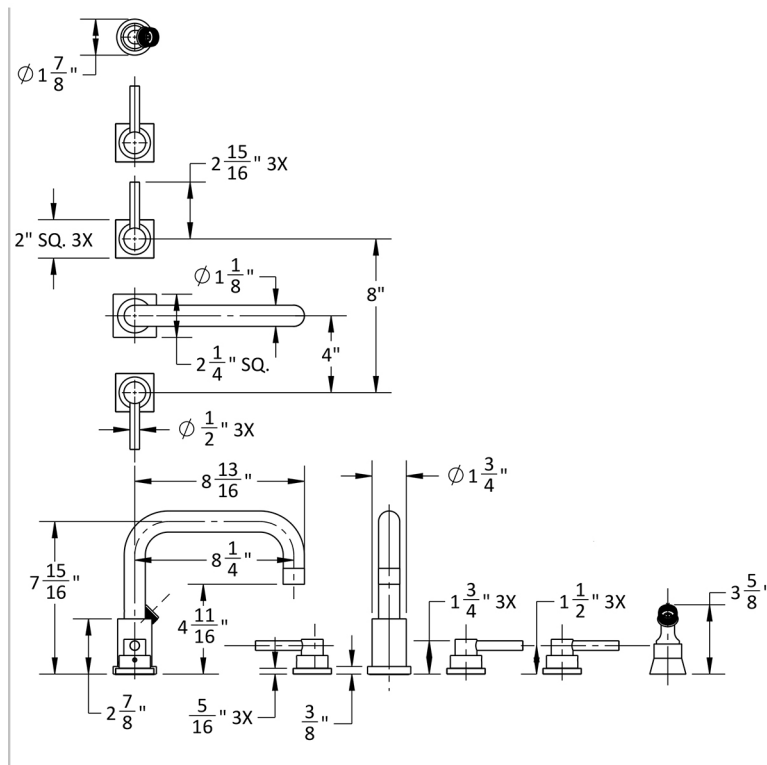

### FEATURES:

- All brass roman deck mount tub set trim
- Any handshower can be used
- Quick connect/disconnect spout
- Swivel Spout includes full flow aerator
- Includes:
  - 3060-DS hose
  - 8029 angled handshower mount or 8030 straight handshower mount
  - 8019 deck mount sleeve
- Order handshower separately
- Spout Hole Size Min-Max: 1 1/8" - 1 3/4"
- Valve Hole Size Min-Max: 1 1/4" - 1 3/8"
- Requires J-6912-DIV-RGH rough in kit
- Square escutcheons only
- Not available in WH or JACLO=COLOR

### SPECIFICATION DRAWING: