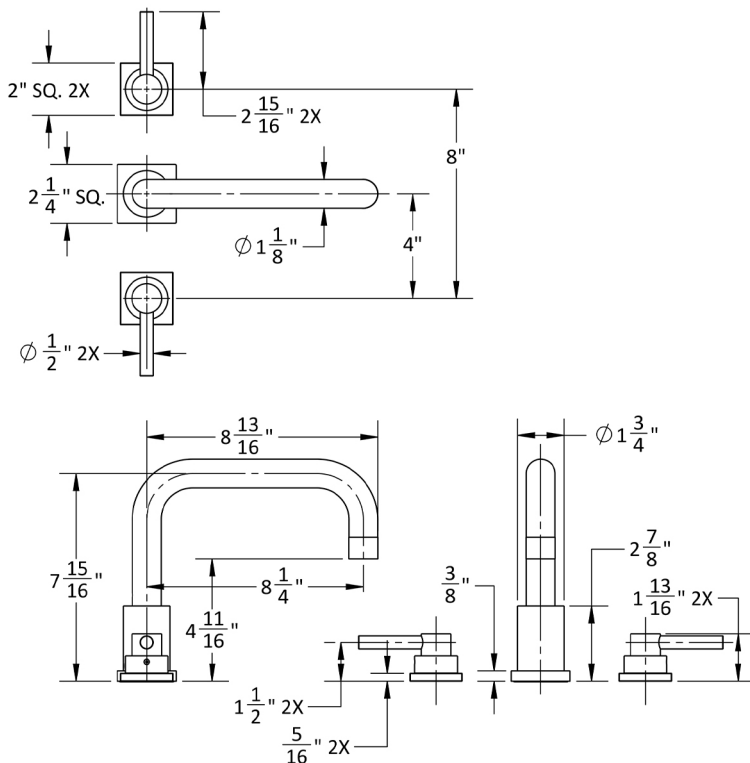

Contempo Downtown Roman Tub Set with Low Contempo Lever Handles and Square Escutcheons

Model #: 9983-TSQ632-TRIM-

JACLO®

Confidence from start to finish.™

FEATURES:

- All brass roman deck mount tub set trim
- Quick connect/disconnect spout
- Swivel Spout includes full flow aerator
- Spout Hole Size Min-Max: 1 1/8" - 1 3/4"
- Valve Hole Size Min-Max: 1 1/4" - 1 3/8"
- Requires J-6912 rough in kit
- Square escutcheons only

SPECIFICATION DRAWING:

AVAILABLE HANDLES: