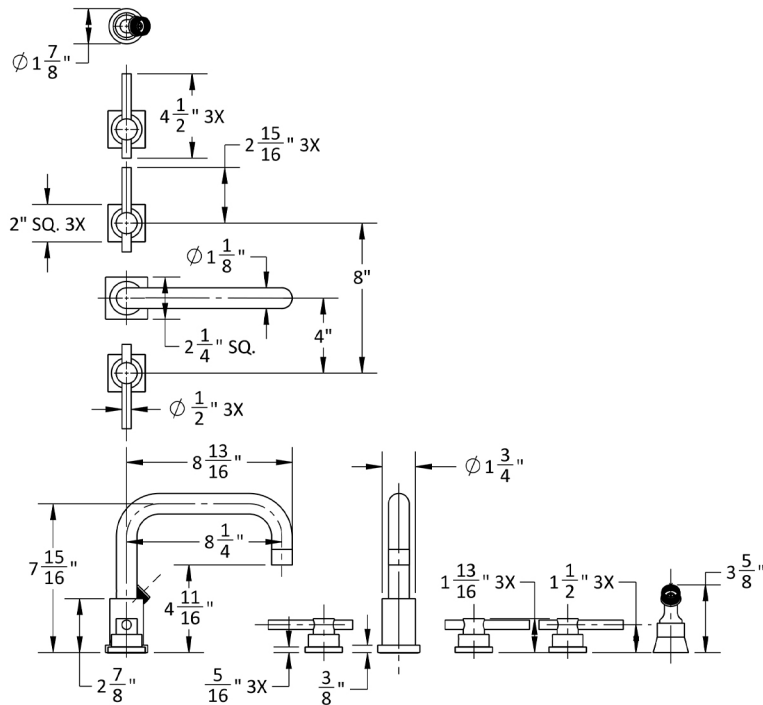

Contempo Downtown Roman Tub Set with Peg Lever Handles - Square Escutcheons and Angled Handshower Holder

Model #: 9983-TSQ638-A-TRIM-

FEATURES:

- All brass roman deck mount tub set trim
- Any handshower can be used
- Quick connect/disconnect spout
- Swivel Spout includes full flow aerator
- Includes:
 - 3060-DS hose
 - 8029 angled handshower mount or 8030 straight handshower mount
 - 8019 deck mount sleeve
- Order handshower separately
- Spout Hole Size Min-Max: 1 1/8" - 1 3/4"
- Valve Hole Size Min-Max: 1 1/4" - 1 3/8"
- Requires J-6912-DIV-RGH rough in kit
- Square escutcheons only
- Not available in WH or JACLO=COLOR

SPECIFICATION DRAWING:

AVAILABLE HANDLES: