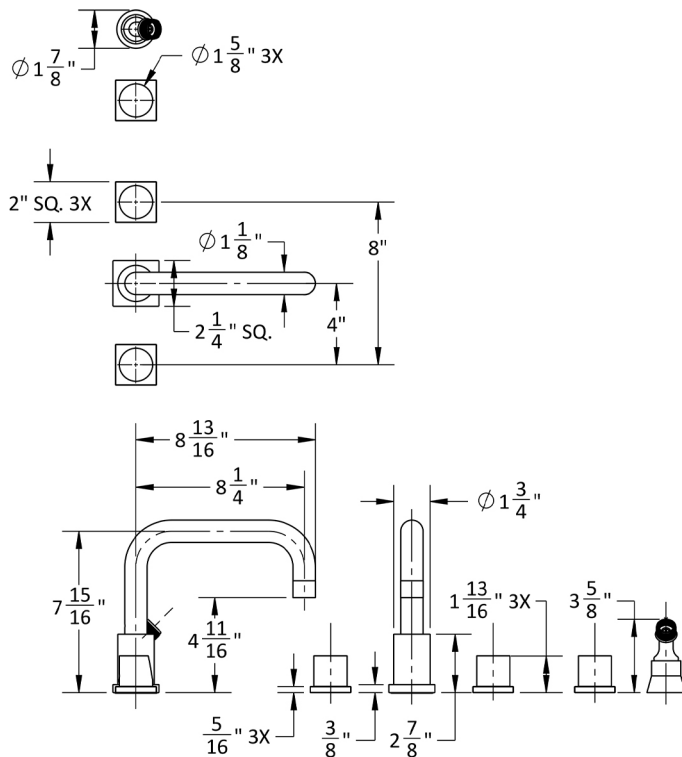

# Contempo Downtown Roman Tub Set with Thumb Handles - Square Escutcheons and Angled Handshower Holder

Model #: 9983-TSQ672-A-TRIM-

## FEATURES:

- All brass roman deck mount tub set trim
- Any handshower can be used
- Quick connect/disconnect spout
- Swivel Spout includes full flow aerator
- Includes:
  - 3060-DS hose
  - 8029 angled handshower mount or 8030 straight handshower mount
  - 8019 deck mount sleeve
- Order handshower separately
- Spout Hole Size Min-Max: 1 1/8" - 1 3/4"
- Valve Hole Size Min-Max: 1 1/4" - 1 3/8"
- Requires J-6912-DIV-RGH rough in kit
- Square escutcheons only
- Not available in WH or JACLO=COLOR

## SPECIFICATION DRAWING: