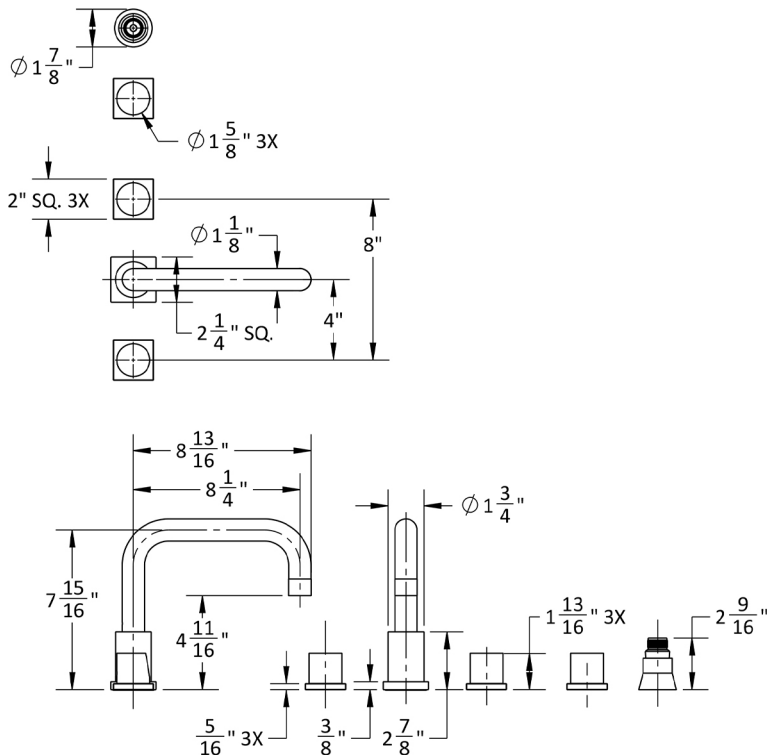

# Contempo Downtown Roman Tub Set with Thumb Handles and Straight Handshower Holder

Model #: 9983-TSQ672-S-TRIM-

## FEATURES:

- All brass roman deck mount tub set trim
- Any handshower can be used
- Quick connect/disconnect spout
- Swivel Spout includes full flow aerator
- Includes:
  - 3060-DS hose
  - 8029 angled handshower mount or 8030 straight handshower mount
  - 8019 deck mount sleeve
- Order handshower separately
- Spout Hole Size Min-Max: 1 1/8" - 1 3/4"
- Valve Hole Size Min-Max: 1 1/4" - 1 3/8"
- Requires J-6912-DIV-RGH rough in kit
- Square escutcheons only
- Not available in WH or JACLO=COLOR

## SPECIFICATION DRAWING: