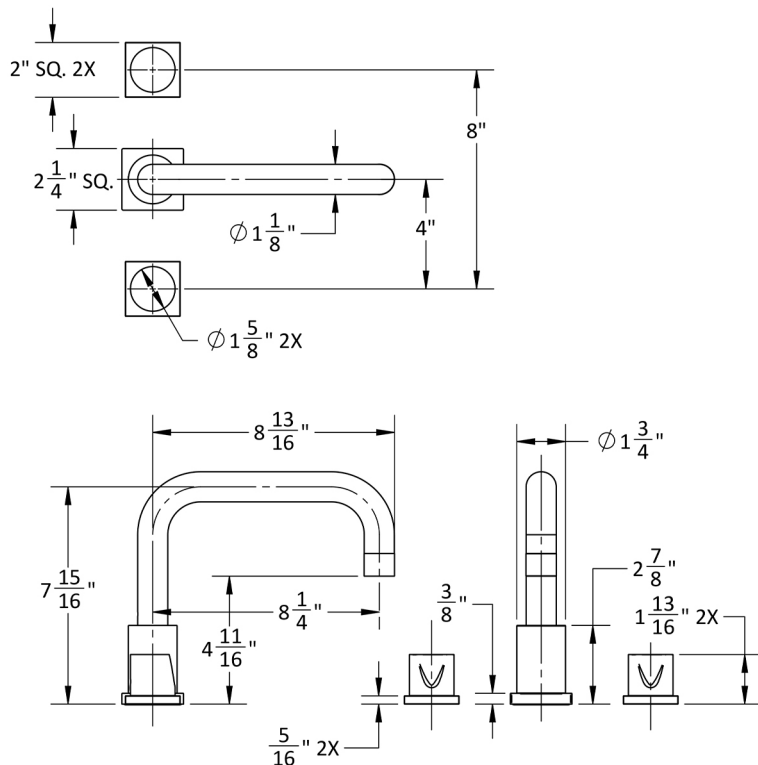

Contempo Downtown Roman Tub Set with Thumb Handles and Square Escutcheons

Model #: 9983-TSQ672-TRIM-

JACLO®

Confidence from start to finish.™

FEATURES:

- All brass roman deck mount tub set trim
- Quick connect/disconnect spout
- Swivel Spout includes full flow aerator
- Spout Hole Size Min-Max: 1 1/8" - 1 3/4"
- Valve Hole Size Min-Max: 1 1/4" - 1 3/8"
- Requires J-6912 rough in kit
- Square escutcheons only

SPECIFICATION DRAWING:

AVAILABLE HANDLES: