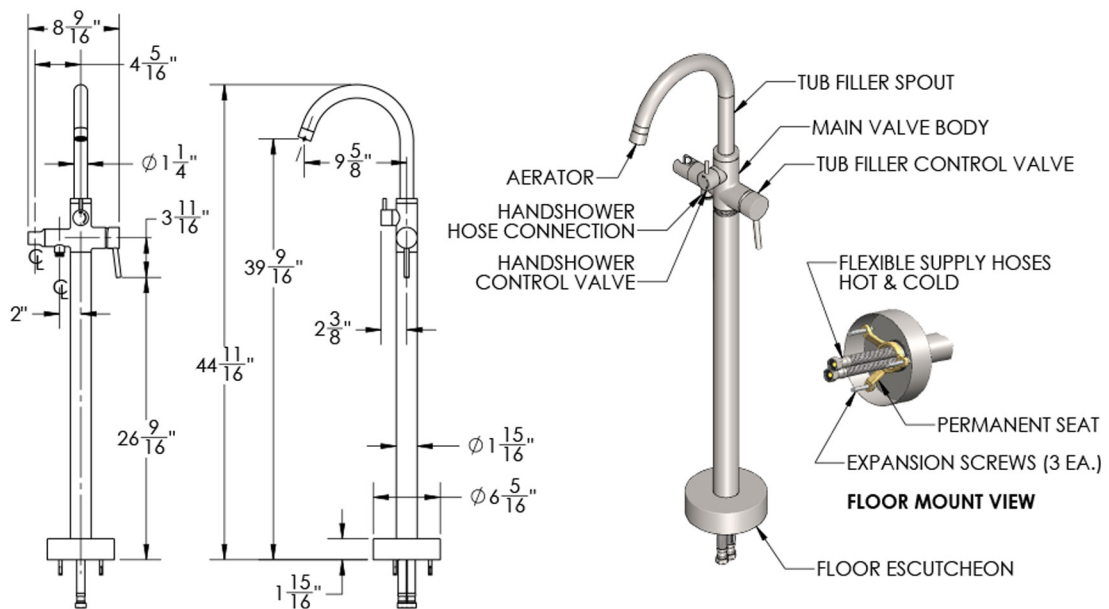

SPECIFICATION DRAWING: