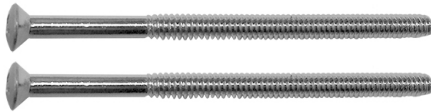

# Pressure Balance Valve Replacement Faceplate Screws

**Model #: A244-SCREW-**

## FEATURES:

- Replacement screws for JACLO pressure balance valve face plates
- Fits J-PBV/J-CSV/J-DIV-CSV/J-DIV-PBV

## AVAILABLE FINISHES:

Polished Chrome (PCH)	Satin Chrome (SC)	Bronze Umber (BU)
Satin Nickel (SN)	Pewter (PEW)	Caramel Bronze (CB)
Polished Nickel (PN)	Antique Brass (AB)	Antique Copper (ACU)
Oil-Rubbed Bronze (ORB)	Polished Brass (PB)	Polished Copper (PCU)
Vintage Bronze (VB)	Satin Brass (SB)	Matte Black (MBK)
Satin Gold (SG)	Polished Gold (PG)	Black Nickel (BKN)
White (WH)	Unlacquered Brass (ULB)	Satin Cooper (SCU)
Almond (ALD)	Amber (AMB)	Azure Blue (AZB)
Coral (COR)	Mint Green (GRN)	Stone Grey (GRY)
Lilac (LAC)	Light Blue (LBL)	Limon (LIM)
Plum (PLM)	Pink (PNK)	Red (RED)
Graphite (GPH)	Aged Unlacquered Brass (AUB)	