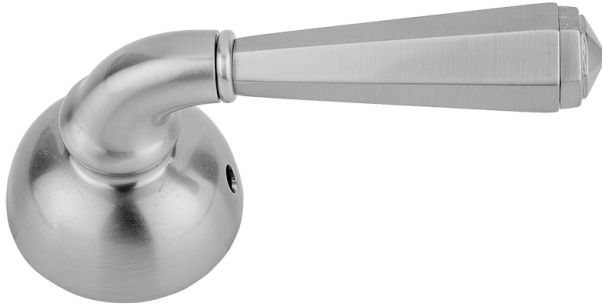

# Westfield/Astor Handle Replacement for J-PBV & J-DIV-PBV Valve Plates

Model #: A285-H-

## FEATURES:

- Westfield and Astor replacement handle for J-PBV and J-DIV-PBV valve trim
- Not available in ULB

## AVAILABLE FINISHES:

Polished Chrome (PCH)	Satin Chrome (SC)	Bronze Umber (BU)
Satin Nickel (SN)	Pewter (PEW)	Caramel Bronze (CB)
Polished Nickel (PN)	Antique Brass (AB)	Antique Copper (ACU)
Oil-Rubbed Bronze (ORB)	Polished Brass (PB)	Polished Copper (PCU)
Vintage Bronze (VB)	Satin Brass (SB)	Matte Black (MBK)
Satin Gold (SG)	Polished Gold (PG)	Black Nickel (BKN)
White (WH)	Satin Cooper (SCU)	Almond (ALD)
Amber (AMB)	Azure Blue (AZB)	Coral (COR)
Mint Green (GRN)	Stone Grey (GRY)	Lilac (LAC)
Light Blue (LBL)	Limon (LIM)	Plum (PLM)
Pink (PNK)	Red (RED)	Graphite (GPH)
Aged Unlacquered Brass (AUB)		