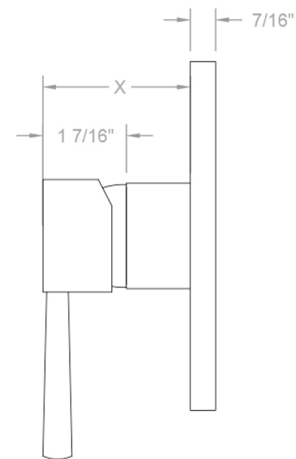

Square Plate With Round Contempo Lever Trim For Pressure Balance Valve (J-PBV)

Model #: A368-TRIM-

FEATURES:

- All brass construction
- Moving lever up and down controls the volume of water and turns water on and off
- Rotating the handle left and right controls the water temperature
- Requires rough valve J-PBV
- Lever trim is ADA compliant
- Not available in BKN, PCU, PG, & ULB
- Extension kit NOT AVAILABLE for this rough valve. Please be sure to review install instructions for proper install depth from finished wall.

SPECIFICATION DRAWING:

FRONT VIEW

SIDE VIEW

X Varies With Install