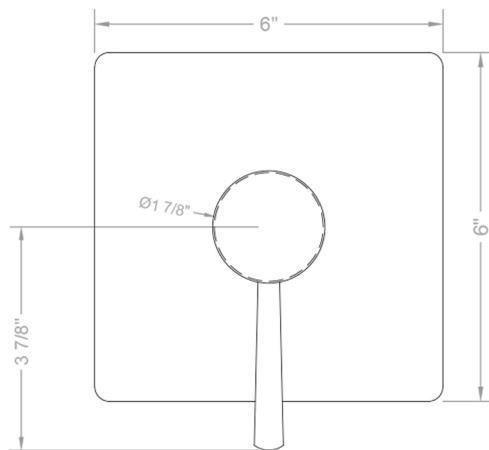

Square Plate With Round Contempo Lever Trim For Pressure Balance Valve (J-PBV)

Model #: A368-TRIM-

FEATURES:

- All brass construction
- Moving lever up and down controls the volume of water and turns water on and off
- Rotating the handle left and right controls the water temperature
- Requires rough valve J-PBV
- Lever trim is ADA compliant
- Not available in BKN, PCU, PG, & ULB
- Extension kit NOT AVAILABLE for this rough valve. Please be sure to review install instructions for proper install depth from finished wall.

SPECIFICATION DRAWING:

FRONT VIEW

SIDE VIEW

X Varies With Install